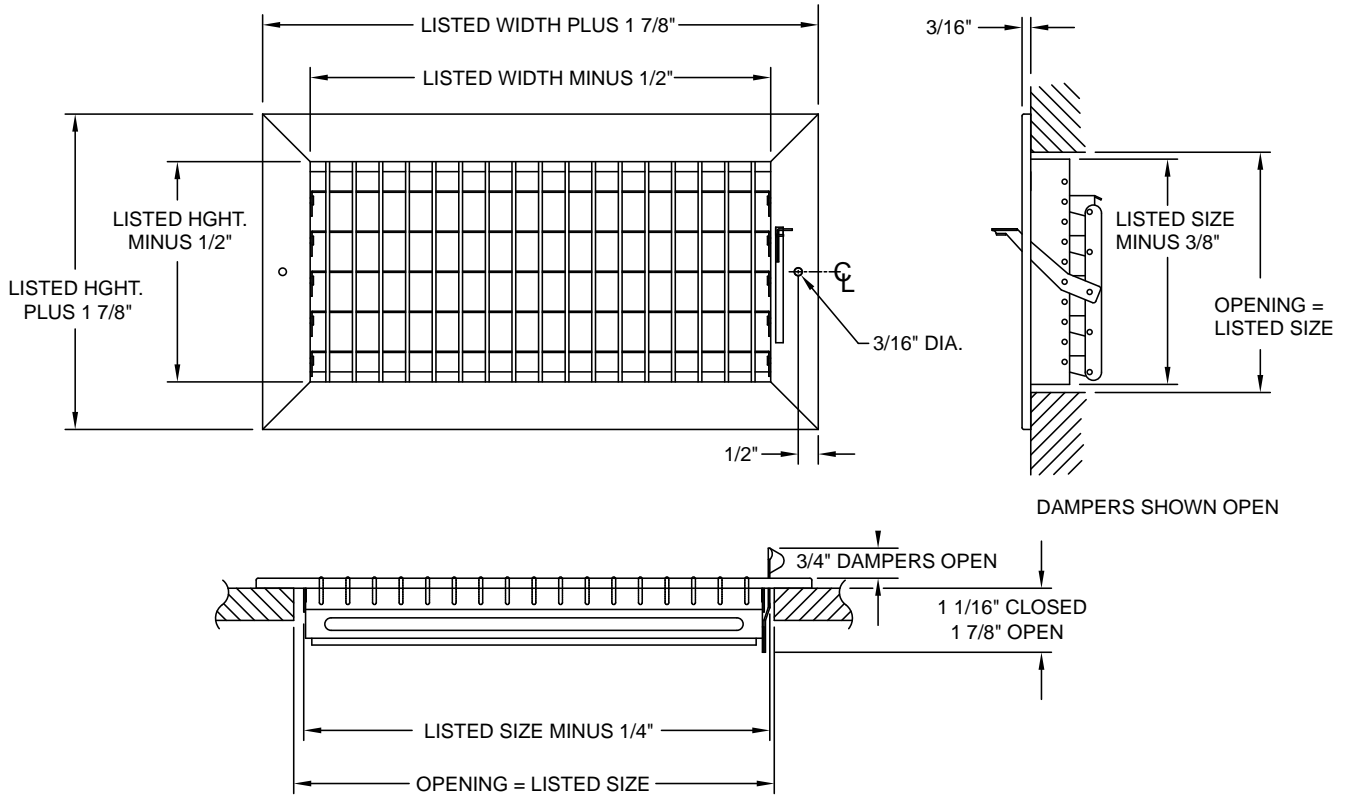

# Series XRVML Sidewall/Ceiling Supply Diffuser

- Adjustable, vertical, roll-form face bars
- 3/4" bar spacing for easy adjustment
- Single deflection
- Multi-shutter damper
- Steel construction
- White finish
- Imported (cost-effective alternative to our domestic line)

## Dimensional Drawings

## Available Sizes

Width	6"	8"	10"	12"	14"	16"	18"	20"
	6 x 6	8 x 4	10 x 4	12 x 4	14 x 4	16 x 4	18 x 6	20 x 8
		8 x 8	10 x 6	12 x 6	14 x 6	16 x 6	18 x 8	
			10 x 8	12 x 8	14 x 8	16 x 8		
			10 x 10	12 x 10				
				12 x 12				

Commercial  
Sidewall or Ceiling