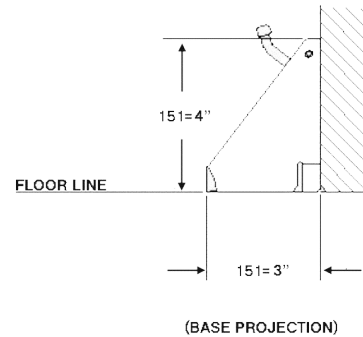

Series 151

Baseboard Diffuser

- ◇ Sunburst design
- ◇ Lanced face
- ◇ 1/3" spaced fins
- ◇ Plate damper
- ◇ In width of 15"
- ◇ No screw in face
- ◇ Golden Brown or White finish
- ◇ Made in the U.S.A.

Performance Data, Series 151

Unit Size	Overall Size	Face Velocity	300	400	500	600	700	800	1000
		Pressure Loss	.006	.010	.016	.022	.031	.040	.062
15" Ak .222	15-1/8"	Cfm	67	89	111	133	156	178	222
		Throw	3.8	5.6	6.9	7.8	8.4	9.2	10.2
		Spread	3.9	5.2	6.4	7.3	8.5	9.3	11.3