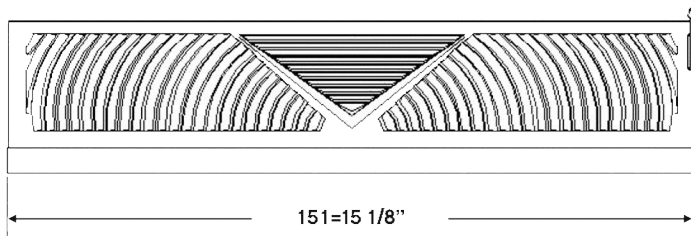

Series 151

Baseboard Diffuser

- ◇ Sunburst design
- ◇ Lanced face
- ◇ 1/3" spaced fins
- ◇ Plate damper
- ◇ In width of 15"
- ◇ No screw in face
- ◇ Golden Brown or White finish
- ◇ Made in the U.S.A.

Performance Data, Series 151

Unit Size	Overall Size	Face Velocity	300	400	500	600	700	800	1000
		Pressure Loss	.006	.010	.016	.022	.031	.040	.062
15" Ak .222	15-1/8"	Cfm	67	89	111	133	156	178	222
		Throw	3.8	5.6	6.9	7.8	8.4	9.2	10.2
		Spread	3.9	5.2	6.4	7.3	8.5	9.3	11.3