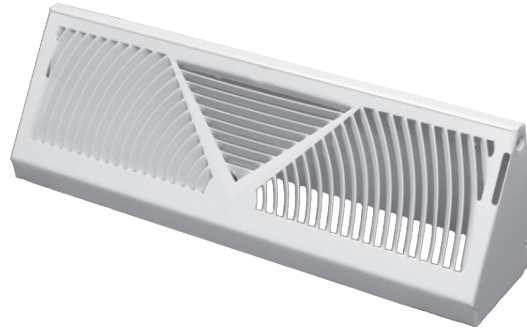

Series 151

Baseboard Diffuser

- ◇ Sunburst design
- ◇ Lanced face
- ◇ 1/3" spaced fins
- ◇ Plate damper
- ◇ In width of 15"
- ◇ No screw in face
- ◇ Golden Brown or White finish
- ◇ Made in the U.S.A.

Performance Data, Series 151

Unit Size	Overall Size	Face Velocity	300	400	500	600	700	800	1000
		Pressure Loss	.006	.010	.016	.022	.031	.040	.062
15" Ak .222	15-1/8"	Cfm	67	89	111	133	156	178	222
		Throw	3.8	5.6	6.9	7.8	8.4	9.2	10.2
		Spread	3.9	5.2	6.4	7.3	8.5	9.3	11.3