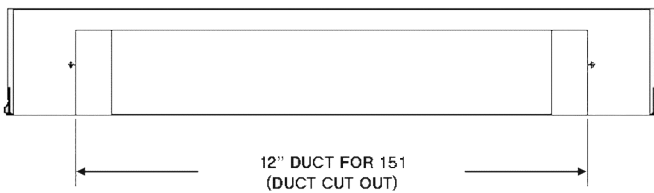

Series 151

Baseboard Diffuser

- ◇ Sunburst design
- ◇ Lanced face
- ◇ 1/3" spaced fins
- ◇ Plate damper
- ◇ In width of 15"
- ◇ No screw in face
- ◇ Golden Brown or White finish
- ◇ Made in the U.S.A.

Performance Data, Series 151

Unit Size	Overall Size	Face Velocity	300	400	500	600	700	800	1000
		Pressure Loss	.006	.010	.016	.022	.031	.040	.062
15" Ak .222	15-1/8"	Cfm	67	89	111	133	156	178	222
		Throw	3.8	5.6	6.9	7.8	8.4	9.2	10.2
		Spread	3.9	5.2	6.4	7.3	8.5	9.3	11.3