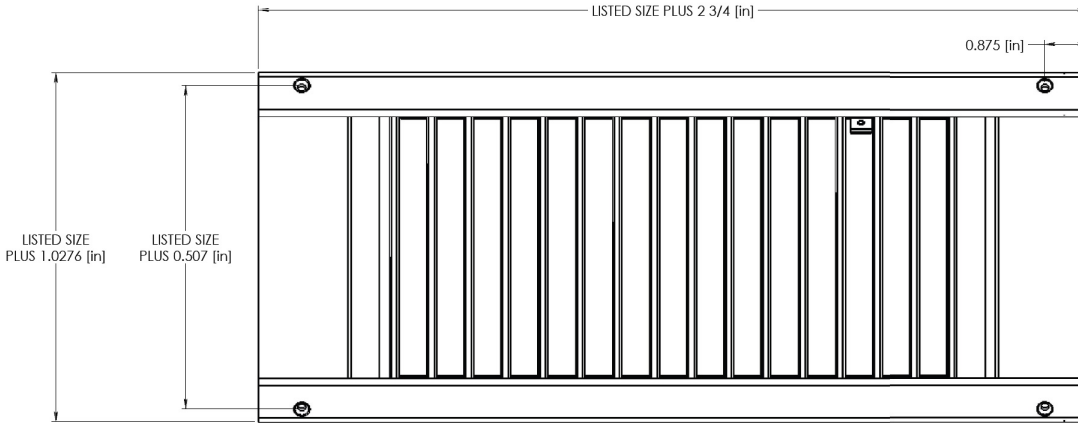

- Description**
- Single Deflection
 - Adjustable Blades
 - Aluminum Construction
 - Unpainted
 - Scoop Option Available
 - Made in the U.S.A.

Project Details	Submitted by:	<h2>ASSD Series</h2> <p>Spiral Duct Single Deflection Diffuser</p>
Job Title:		
Location:		
Architect:		
Engineer:		
Contractor:	Date:	SD-ASSD-01