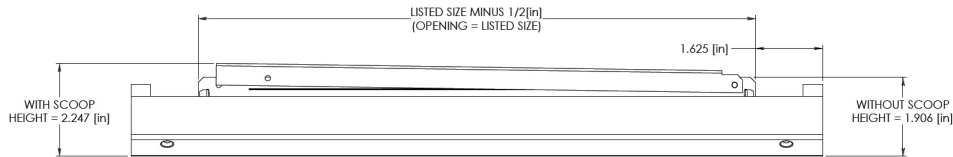

- Description**
- Single Deflection
 - Adjustable Blades
 - Aluminum Construction
 - Unpainted
 - Scoop Option Available
 - Made in the U.S.A.

Project Details	Submitted by:	<h2>ASSD Series</h2> <p>Spiral Duct Single Deflection Diffuser</p>
Job Title:		
Location:		
Architect:		
Engineer:		
Contractor:	Date:	SD-ASSD-01