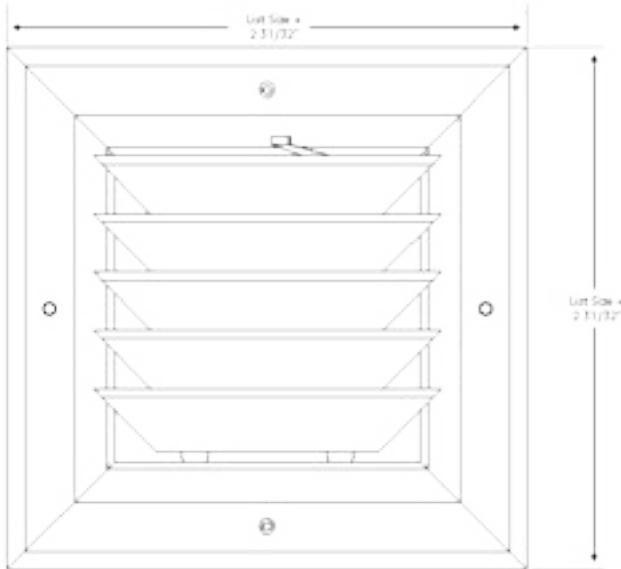

Multi-Shutter
Side View

Opposed Blade
Side View

Description
<input type="checkbox"/> Extruded Aluminum
<input type="checkbox"/> 1-Way Diffusion
<input type="checkbox"/> Damper Options
Aluminum Multi-Shutter
Aluminum Opposed Blade
<input type="checkbox"/> White finish