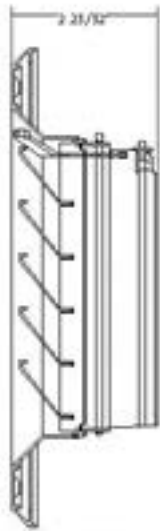

Multi-Shutter
Side View

Opposed Blade
Side View

Description
<input type="checkbox"/> Extruded Aluminum
<input type="checkbox"/> 1-Way Diffusion
<input type="checkbox"/> Damper Options
Aluminum Multi-Shutter
Aluminum Opposed Blade
<input type="checkbox"/> White finish