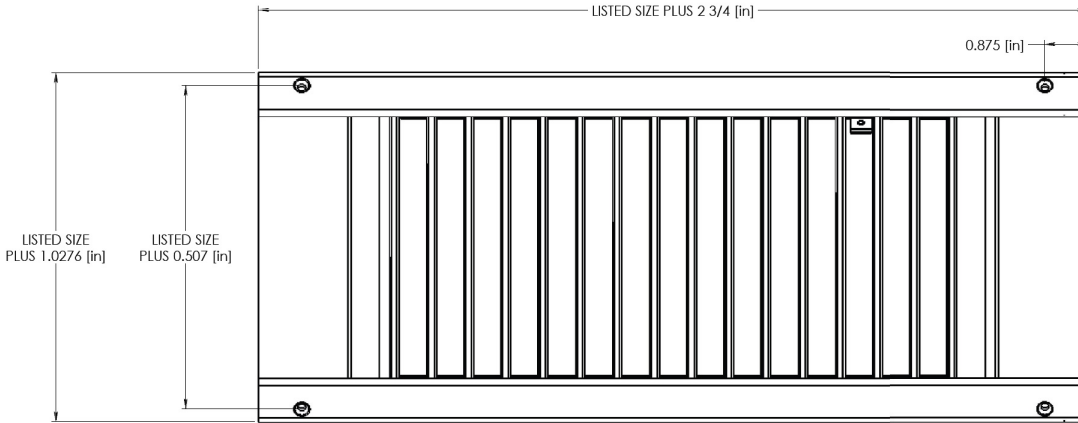

# Submittal Drawing & Form

- Description**
- Single Deflection
  - Adjustable Blades
  - Galvanized Steel Construction
  - Unpainted
  - Scoop Option Available
  - Made in the U.S.A.

Project Details	Submitted by:	<h2>SSD Series</h2> <p>Spiral Duct Single Deflection Diffuser</p>
Job Title:		
Location:		
Architect:		
Engineer:		
Contractor:		Date:
		SD-SSD-01