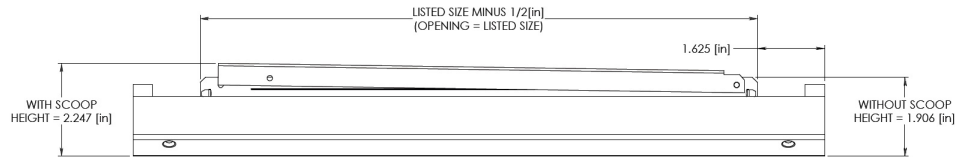

# Submittal Drawing & Form

- Description**
- Single Deflection
  - Adjustable Blades
  - Galvanized Steel Construction
  - Unpainted
  - Scoop Option Available
  - Made in the U.S.A.

Project Details	Submitted by:	<h2>SSD Series</h2> <p>Spiral Duct Single Deflection Diffuser</p>
Job Title:		
Location:		
Architect:		
Engineer:		
Contractor:		Date:
		SD-SSD-01