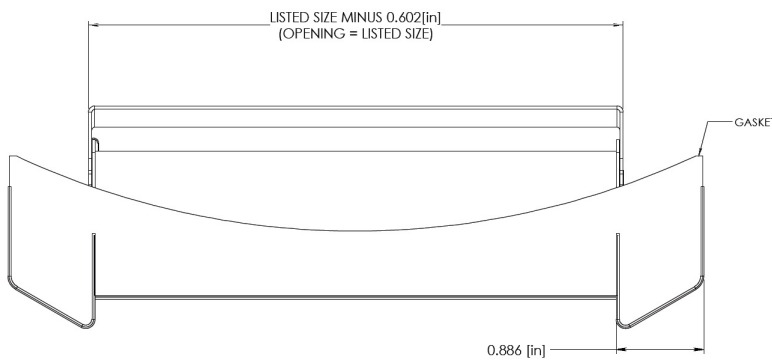

# Submittal Drawing & Form

- Description**
- Single Deflection
  - Adjustable Blades
  - Galvanized Steel Construction
  - Unpainted
  - Scoop Option Available
  - Made in the U.S.A.

Project Details	Submitted by:	<h2>SSD Series</h2> <p>Spiral Duct Single Deflection Diffuser</p>
Job Title:		
Location:		
Architect:		
Engineer:		
Contractor:		Date:
		SD-SSD-01