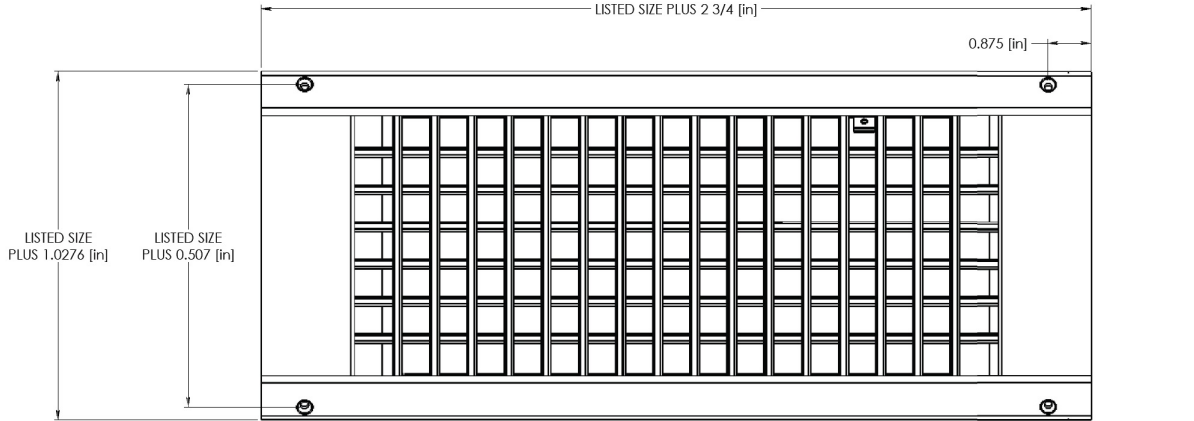

- | Description |
|--------------------------|
| • Double Deflection |
| • Adjustable Blades |
| • Aluminum Construction |
| • Unpainted |
| • Scoop Option Available |
| • Made in the U.S.A |

Project Details	Submitted by:	<h2>ASDD Series</h2> <h3>Spiral Duct Double Deflection Diffusers</h3>
Job Title:		
Location:		
Architect:		
Engineer:		
Contractor:	Date:	SD-ASDD-01