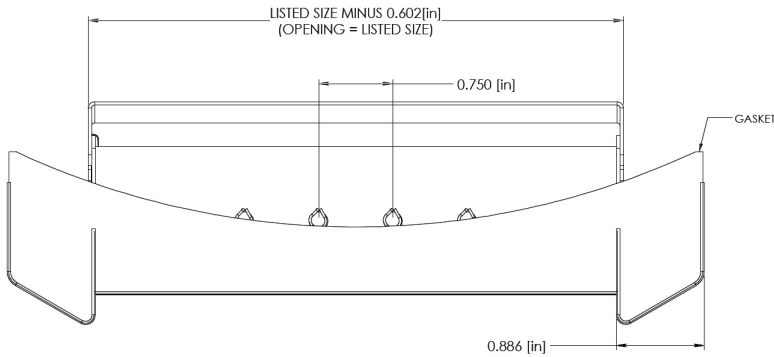

- | Description |
|--------------------------|
| • Double Deflection |
| • Adjustable Blades |
| • Aluminum Construction |
| • Unpainted |
| • Scoop Option Available |
| • Made in the U.S.A |

Project Details	Submitted by:	<h2>ASDD Series</h2> <h3>Spiral Duct Double Deflection Diffusers</h3>
Job Title:		
Location:		
Architect:		
Engineer:		
Contractor:	Date:	SD-ASDD-01