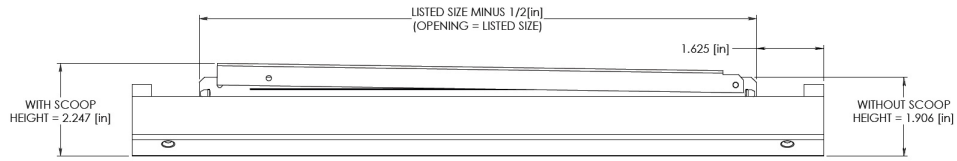

- | Description |
|--------------------------|
| • Double Deflection |
| • Adjustable Blades |
| • Aluminum Construction |
| • Unpainted |
| • Scoop Option Available |
| • Made in the U.S.A |

Project Details	Submitted by:	<h2>ASDD Series</h2> <h3>Spiral Duct Double Deflection Diffusers</h3>
Job Title:		
Location:		
Architect:		
Engineer:		
Contractor:	Date:	SD-ASDD-01