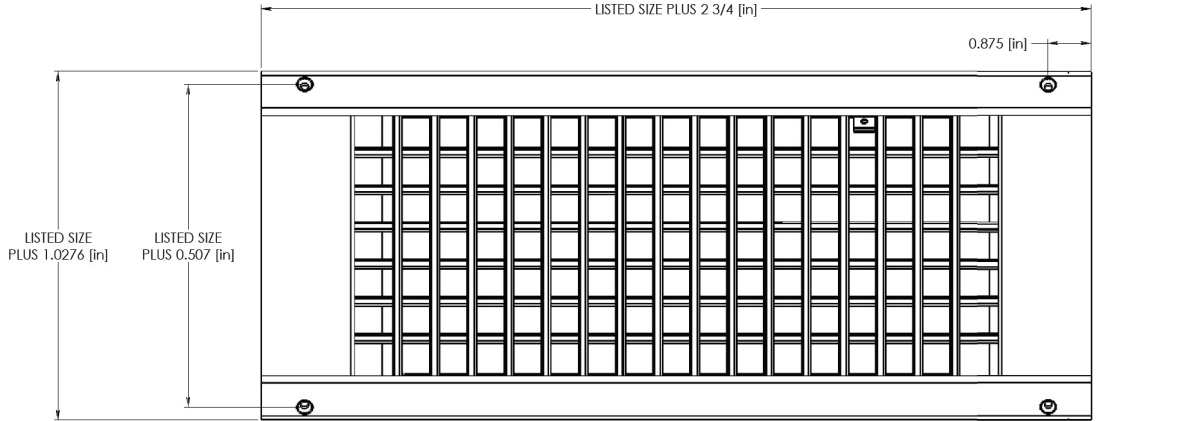

- Description**
- Double Deflection
 - Adjustable Blades
 - Galvanized Steel Construction
 - Unpainted
 - Scoop Option Available
 - Made in the U.S.A

Project Details	Submitted by:	<h2>SDD Series</h2> <p>Spiral Duct Double Deflection Diffusers</p>
Job Title:		
Location:		
Architect:		
Engineer:		
Contractor:	Date:	SD-SDD-01