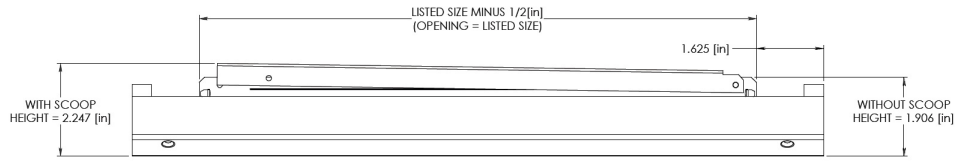

- Description**
- Double Deflection
 - Adjustable Blades
 - Galvanized Steel Construction
 - Unpainted
 - Scoop Option Available
 - Made in the U.S.A

Project Details	Submitted by:	<h2>SDD Series</h2> <p>Spiral Duct Double Deflection Diffusers</p>
Job Title:		
Location:		
Architect:		
Engineer:		
Contractor:	Date:	SD-SDD-01