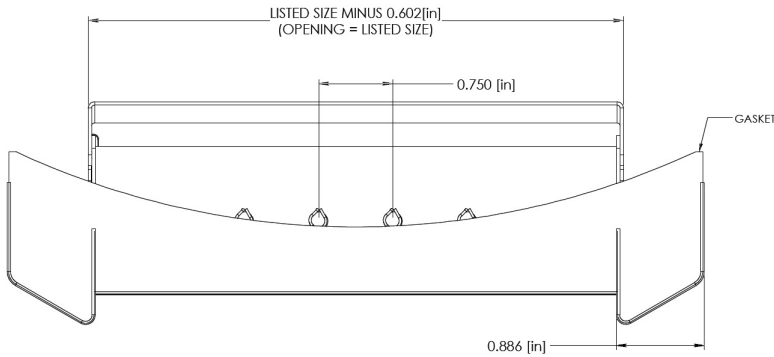

- Description**
- Double Deflection
 - Adjustable Blades
 - Galvanized Steel Construction
 - Unpainted
 - Scoop Option Available
 - Made in the U.S.A

Project Details	Submitted by:	<h2>SDD Series</h2> <p>Spiral Duct Double Deflection Diffusers</p>
Job Title:		
Location:		
Architect:		
Engineer:		
Contractor:	Date:	SD-SDD-01