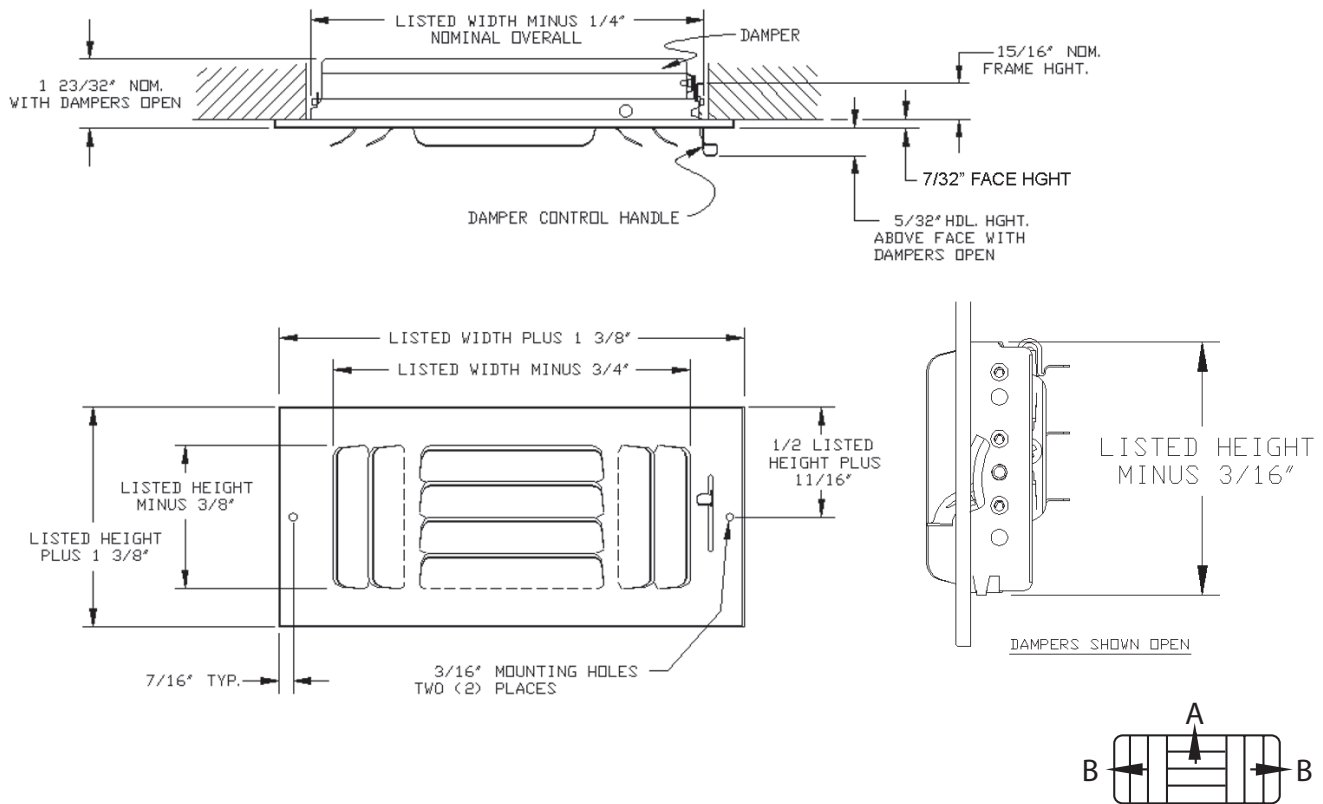

Series C3

Curved Blade Sidewall/Ceiling Register

- ◇ Multi-shutter damper
- ◇ 3-way diffusion
- ◇ White finish
- ◇ Made in the U.S.A.

Dimensional Drawings

Performance Data, Series C3

| Unit Size (in.) | Overall Size (in.) | Face Velocity | 300 | 400 | 500 | 600 | 700 | 800 | 900 | 1000 |
|-------------------|--------------------|---------------|-------|------|------|------|-------|-------|-------|------|
| | | Pressure Loss | .006 | .010 | .016 | .022 | .031 | .040 | .050 | .062 |
| 6 x 6 Ak .090 | 7-3/8 x 7-3/8 | Cfm | 27 | 36 | 45 | 54 | 63 | 72 | 81 | 90 |
| | | Throw A/B | 1.5/1 | 2/1 | 3/1 | 4/2 | 5/2 | 5/3 | 5.5/3 | 6/4 |
| 8 x 4 Ak .076 | 9-3/8 x 5-3/8 | Cfm | 22 | 30 | 38 | 45 | 53 | 60 | 68 | 76 |
| | | Throw A/B | 2/1 | 3/1 | 3/2 | 4/2 | 5/3 | 5.5/3 | 6/4 | 7/4 |
| 8 x 6 Ak .125 | 9-3/8 x 7-3/8 | Cfm | 37 | 50 | 62 | 75 | 87 | 100 | 112 | 125 |
| | | Throw A/B | 3/1 | 3/2 | 5/2 | 5/3 | 5.5/3 | 6/3 | 7/4 | 8/4 |
| 8 x 8 Ak .153 | 9-3/8 x 9-3/8 | Cfm | 45 | 61 | 76 | 91 | 107 | 122 | 137 | 153 |
| | | Throw | 3/1 | 4/2 | 5/2 | 5/3 | 6/3 | 6/4 | 8/4 | 8/5 |
| 10 x 4 Ak .104 | 11-3/8 x 5-3/8 | Cfm | 31 | 41 | 52 | 62 | 72 | 83 | 93 | 104 |
| | | Throw A/B | 3/1 | 3/2 | 4/2 | 5/3 | 5.5/3 | 6/3 | 6/4 | 7/4 |