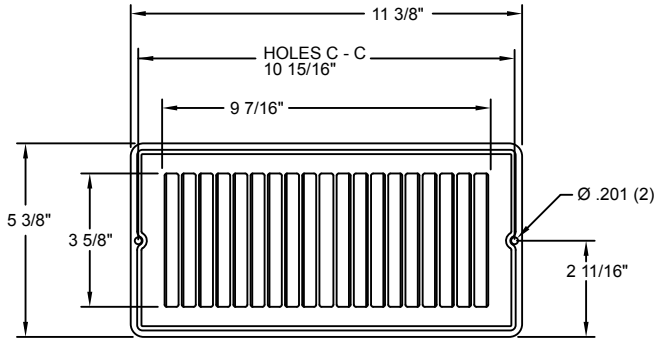

# Submittal Drawing & Form

- Description**
- Packaging: Retail
  - Mounting holes
  - Construction: Steel
  - Finish: Anodic Acrylic Electrocoat
  - Color: White
  - Origin: Made in the U.S.A.
  - Carton quantity: 48