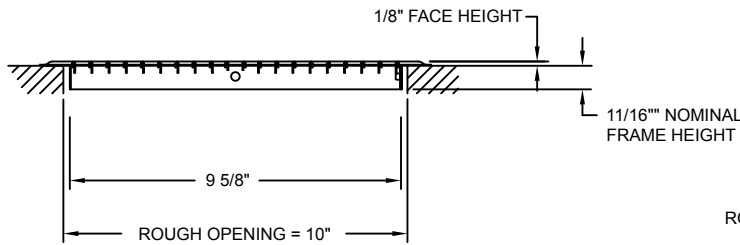

# Submittal Drawing & Form

- Description**
- Packaging: Retail
  - Mounting holes
  - Construction: Steel
  - Finish: Anodic Acrylic Electrocoat
  - Color: White
  - Origin: Made in the U.S.A.
  - Carton quantity: 48