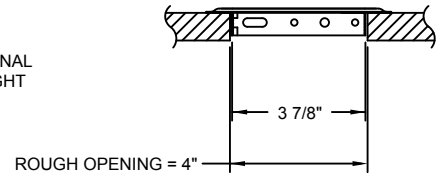

# Submittal Drawing & Form

- Description**
- Packaging: Retail
  - Mounting holes
  - Construction: Steel
  - Finish: Anodic Acrylic Electrocoat
  - Color: White
  - Origin: Made in the U.S.A.
  - Carton quantity: 48