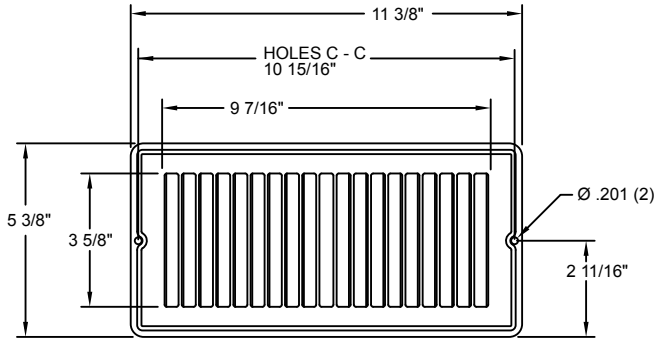

Submittal Drawing & Form

Description
<input type="checkbox"/> Packaging: Bulk
<input type="checkbox"/> Mounting holes
<input type="checkbox"/> Construction: Steel
<input type="checkbox"/> Finish: Anodic Acrylic Electrocoat
<input type="checkbox"/> Color: White
<input type="checkbox"/> Origin: Made in the U.S.A.
<input type="checkbox"/> Carton quantity: 48