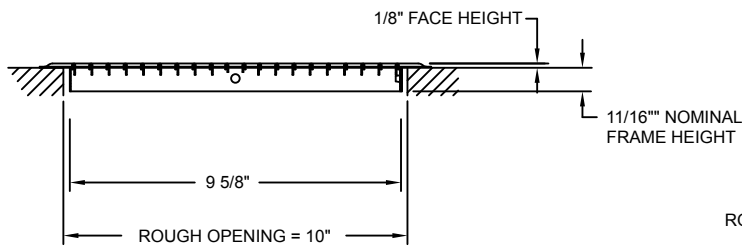

Submittal Drawing & Form

Description
<input type="checkbox"/> Packaging: Bulk
<input type="checkbox"/> Mounting holes
<input type="checkbox"/> Construction: Steel
<input type="checkbox"/> Finish: Anodic Acrylic Electrocoat
<input type="checkbox"/> Color: White
<input type="checkbox"/> Origin: Made in the U.S.A.
<input type="checkbox"/> Carton quantity: 48

Project Details	Submitted by:	10F2511RW Reinforced Floor Grille
Job Title:	Date:	
Location:		
Architect:		
Engineer:		
Contractor:		
		SD-10F2511RW-01