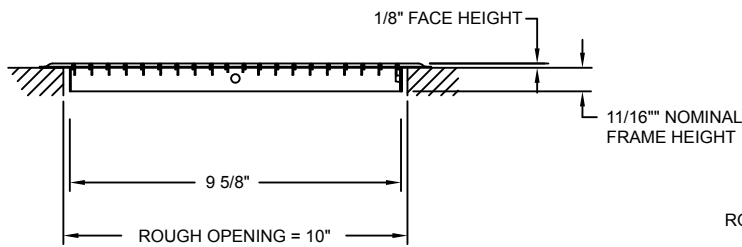

Submittal Drawing & Form

- Description**
- Packaging: Retail
 - Mounting holes
 - Construction: Steel
 - Finish: Anodic Acrylic Electrocoat
 - Color: Golden Brown
 - Origin: Made in the U.S.A.
 - Carton quantity: 48

Project Details	Submitted by:	R10F2511R Reinforced Floor Grille
Job Title:		
Location:		
Architect:		
Engineer:		
Contractor:	Date:	SD-R10F2511R-01