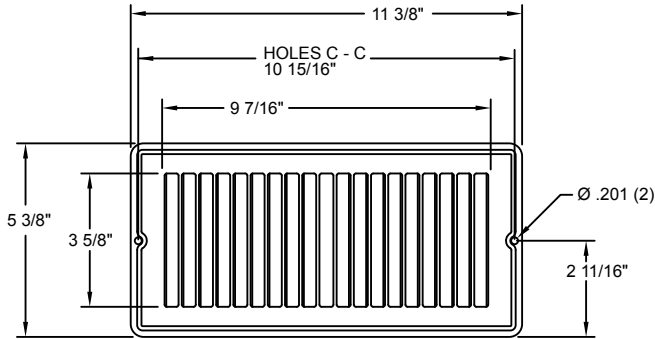

Submittal Drawing & Form

- Description**
- Packaging: Retail
 - Mounting holes
 - Construction: Steel
 - Finish: Anodic Acrylic Electrocoat
 - Color: Golden Brown
 - Origin: Made in the U.S.A.
 - Carton quantity: 48