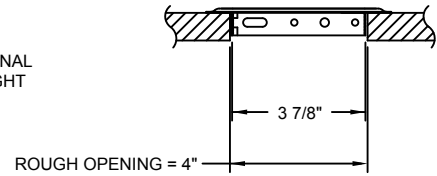

Submittal Drawing & Form

Description
<input type="checkbox"/> Packaging: Bulk
<input type="checkbox"/> Mounting holes
<input type="checkbox"/> Construction: Steel
<input type="checkbox"/> Finish: Anodic Acrylic Electrocoat
<input type="checkbox"/> Color: Golden Brown
<input type="checkbox"/> Origin: Made in the U.S.A.
<input type="checkbox"/> Carton quantity: 48