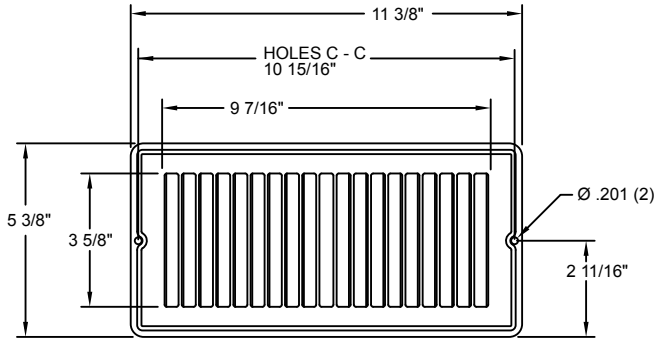

Submittal Drawing & Form

Description
<input type="checkbox"/> Packaging: Bulk
<input type="checkbox"/> Mounting holes
<input type="checkbox"/> Construction: Steel
<input type="checkbox"/> Finish: Anodic Acrylic Electrocoat
<input type="checkbox"/> Color: Golden Brown
<input type="checkbox"/> Origin: Made in the U.S.A.
<input type="checkbox"/> Carton quantity: 48

Project Details	Submitted by:	10F2511R Reinforced Floor Grille
Job Title:		SD-10F2511R-01
Location:		
Architect:		
Engineer:		
Contractor:		
Date:		