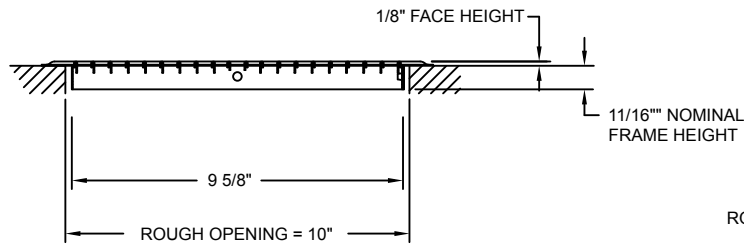

Submittal Drawing & Form

Description
<input type="checkbox"/> Packaging: Bulk
<input type="checkbox"/> Mounting holes
<input type="checkbox"/> Construction: Steel
<input type="checkbox"/> Finish: Anodic Acrylic Electrocoat
<input type="checkbox"/> Color: Golden Brown
<input type="checkbox"/> Origin: Made in the U.S.A.
<input type="checkbox"/> Carton quantity: 48

Project Details	Submitted by:	10F2511R Reinforced Floor Grille
Job Title:		SD-10F2511R-01
Location:		
Architect:		
Engineer:		
Contractor:		
Date:		