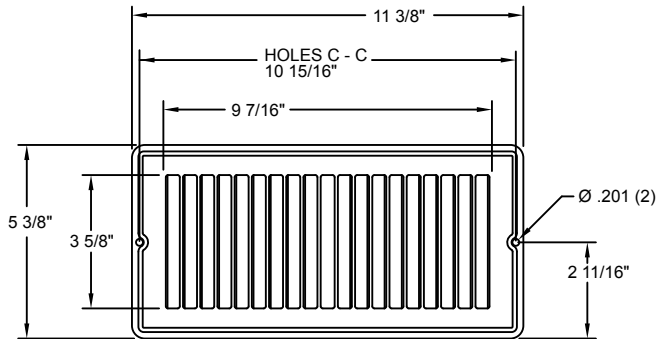

# Submittal Drawing & Form

Description
<input type="checkbox"/> Packaging: Retail
<input type="checkbox"/> Mounting holes
<input type="checkbox"/> Construction: Steel
<input type="checkbox"/> Finish: Anodic Acrylic Electrocoat
<input type="checkbox"/> Color: White
<input type="checkbox"/> Origin: Made in the U.S.A.
<input type="checkbox"/> Carton quantity: 12

Project Details	Submitted by:	<b>R10F2511W</b>
Job Title:		<b>Light-Duty Floor Grille</b>
Location:		
Architect:		
Engineer:		
Contractor:		
<b>Date:</b>		<b>SD-R10F2511W-01</b>