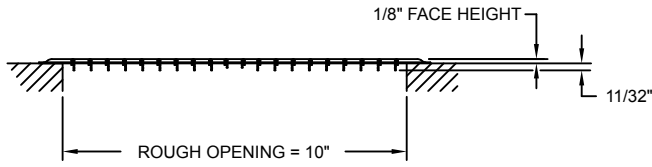

# Submittal Drawing & Form

Description
<input type="checkbox"/> Packaging: Retail
<input type="checkbox"/> Mounting holes
<input type="checkbox"/> Construction: Steel
<input type="checkbox"/> Finish: Anodic Acrylic Electrocoat
<input type="checkbox"/> Color: White
<input type="checkbox"/> Origin: Made in the U.S.A.
<input type="checkbox"/> Carton quantity: 12

Project Details	Submitted by:	<b>R10F2511W</b>
Job Title:		<b>Light-Duty Floor Grille</b>
Location:		
Architect:		
Engineer:		
Contractor:		
<b>Date:</b>		<b>SD-R10F2511W-01</b>