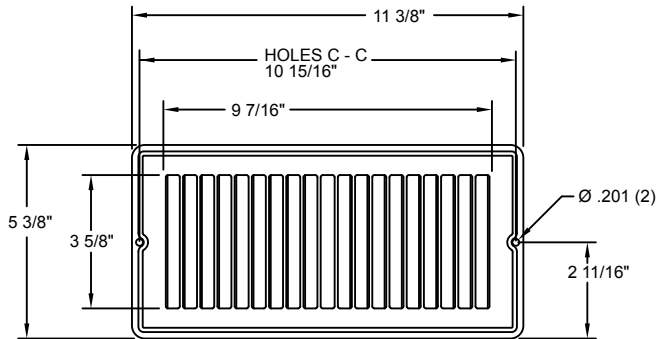

Submittal Drawing & Form

Description
<input type="checkbox"/> Packaging: Retail
<input type="checkbox"/> Mounting holes
<input type="checkbox"/> Construction: Steel
<input type="checkbox"/> Finish: Anodic Acrylic Electrocoat
<input type="checkbox"/> Color: Golden Brown
<input type="checkbox"/> Origin: Made in the U.S.A.
<input type="checkbox"/> Carton quantity: 12

Project Details	Submitted by:	R10F2511 Light-Duty Floor Grille
Job Title:		SD-R10F2511-01
Location:		
Architect:		
Engineer:		
Contractor:		
Date:		