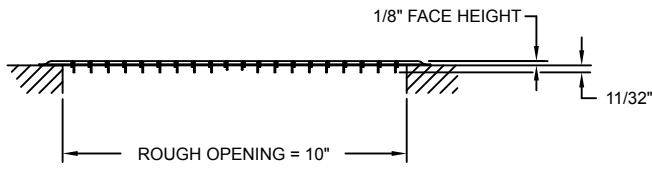

Submittal Drawing & Form

Description
<input type="checkbox"/> Packaging: Retail
<input type="checkbox"/> Mounting holes
<input type="checkbox"/> Construction: Steel
<input type="checkbox"/> Finish: Anodic Acrylic Electrocoat
<input type="checkbox"/> Color: Golden Brown
<input type="checkbox"/> Origin: Made in the U.S.A.
<input type="checkbox"/> Carton quantity: 12

Project Details	Submitted by:	R10F2511 Light-Duty Floor Grille
Job Title:		SD-R10F2511-01
Location:		
Architect:		
Engineer:		
Contractor:		
Date:		