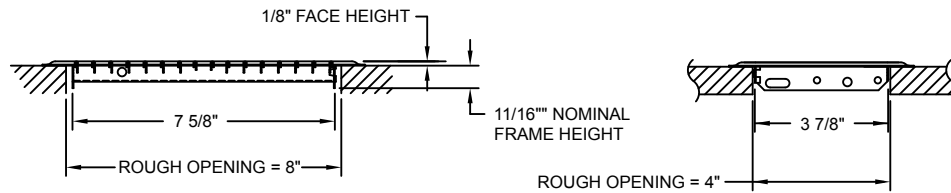

Submittal Drawing & Form

Description
<input type="checkbox"/> Packaging: Retail
<input type="checkbox"/> Mounting holes
<input type="checkbox"/> Construction: Steel
<input type="checkbox"/> Finish: Anodic Acrylic Electrocoat
<input type="checkbox"/> Color: White
<input type="checkbox"/> Origin: Made in the U.S.A.
<input type="checkbox"/> Carton quantity: 48

Project Details	Submitted by:	R10F2509RW
Job Title:		Reinforced Floor Grille
Location:		
Architect:		
Engineer:		
Contractor:		
Date:		SD-R10F2509RW-01