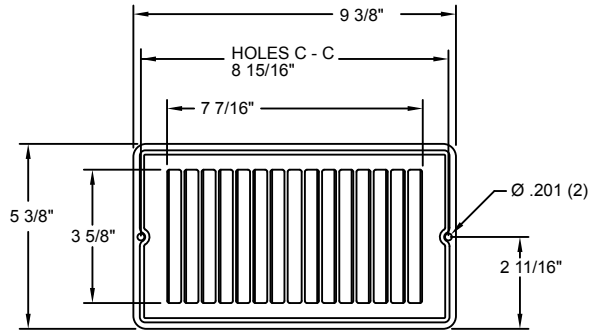

Submittal Drawing & Form

Description
<input type="checkbox"/> Packaging: Retail
<input type="checkbox"/> Mounting holes
<input type="checkbox"/> Construction: Steel
<input type="checkbox"/> Finish: Anodic Acrylic Electrocoat
<input type="checkbox"/> Color: White
<input type="checkbox"/> Origin: Made in the U.S.A.
<input type="checkbox"/> Carton quantity: 48

Project Details	Submitted by:	R10F2509RW
Job Title:		Reinforced Floor Grille
Location:		
Architect:		
Engineer:		
Contractor:		
Date:		SD-R10F2509RW-01