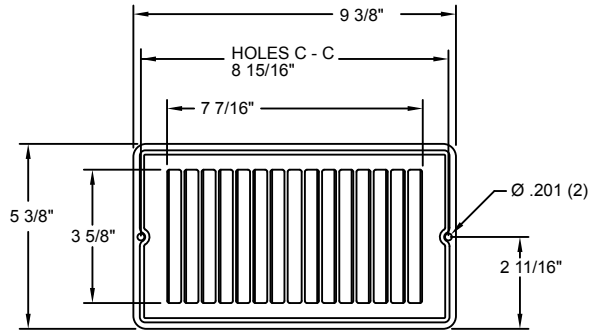

# Submittal Drawing & Form

Description
<input type="checkbox"/> Packaging: Bulk
<input type="checkbox"/> Mounting holes
<input type="checkbox"/> Construction: Steel
<input type="checkbox"/> Finish: Anodic Acrylic Electrocoat
<input type="checkbox"/> Color: White
<input type="checkbox"/> Origin: Made in the U.S.A.
<input type="checkbox"/> Carton quantity: 48