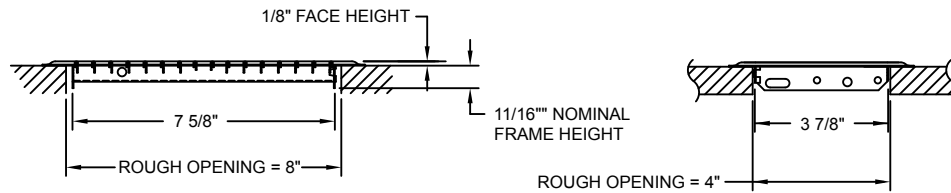

# Submittal Drawing & Form

Description
<input type="checkbox"/> Packaging: Bulk
<input type="checkbox"/> Mounting holes
<input type="checkbox"/> Construction: Steel
<input type="checkbox"/> Finish: Anodic Acrylic Electrocoat
<input type="checkbox"/> Color: White
<input type="checkbox"/> Origin: Made in the U.S.A.
<input type="checkbox"/> Carton quantity: 48

Project Details	Submitted by:	<b>10F2509RW</b> Reinforced Floor Grille
Job Title:	<b>Date:</b>	<b>SD-10F2509RW-01</b>
Location:		
Architect:		
Engineer:		
Contractor:		