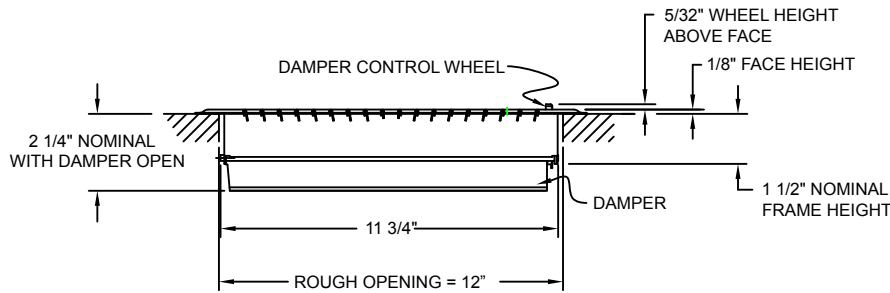

# Submittal Drawing & Form

- Description**
- Packaging: Retail
  - Mounting holes
  - Opposed blade damper
  - Construction: Steel
  - Finish: Anodic Acrylic Electrocoat
  - Color: White
  - Origin: Made in the U.S.A.
  - Carton quantity: 24