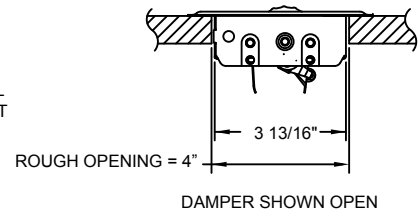

# Submittal Drawing & Form

- Description**
- Packaging: Retail
  - Mounting holes
  - Opposed blade damper
  - Construction: Steel
  - Finish: Anodic Acrylic Electrocoat
  - Color: White
  - Origin: Made in the U.S.A.
  - Carton quantity: 24