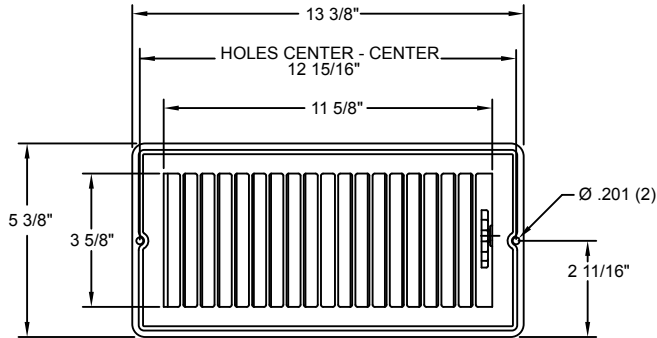

# Submittal Drawing & Form

- Description**
- Packaging: Retail
  - Mounting holes
  - Opposed blade damper
  - Construction: Steel
  - Finish: Anodic Acrylic Electrocoat
  - Color: White
  - Origin: Made in the U.S.A.
  - Carton quantity: 24