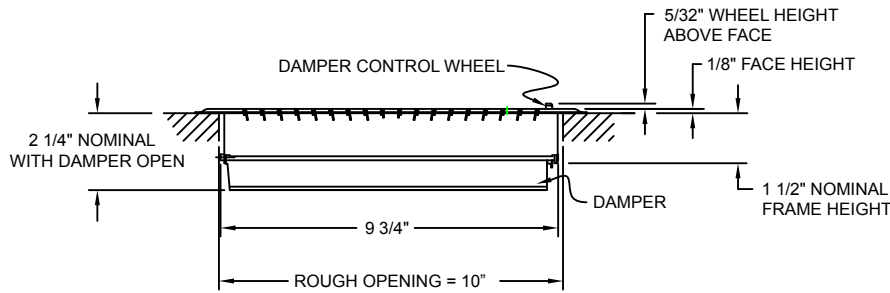

Submittal Drawing & Form

- Description**
- Packaging: Retail
 - Mounting holes
 - Opposed blade damper
 - Construction: Steel
 - Finish: Anodic Acrylic Electrocoat
 - Color: White
 - Origin: Made in the U.S.A.
 - Carton quantity: 24