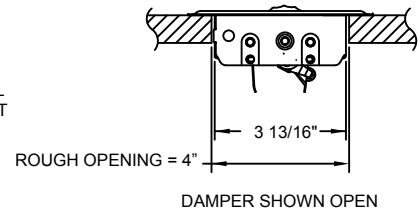

Submittal Drawing & Form

- Description**
- Packaging: Retail
 - Mounting holes
 - Opposed blade damper
 - Construction: Steel
 - Finish: Anodic Acrylic Electrocoat
 - Color: White
 - Origin: Made in the U.S.A.
 - Carton quantity: 24