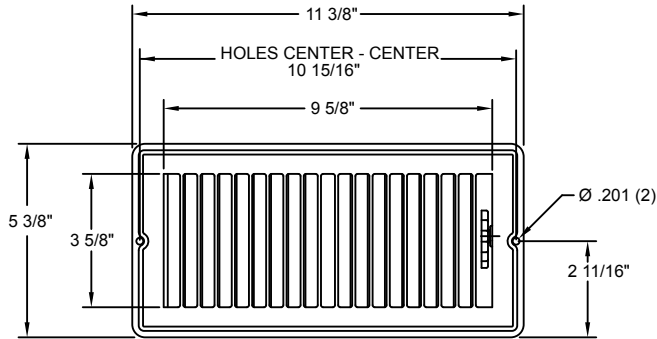

Submittal Drawing & Form

- Description**
- Packaging: Retail
 - Mounting holes
 - Opposed blade damper
 - Construction: Steel
 - Finish: Anodic Acrylic Electrocoat
 - Color: White
 - Origin: Made in the U.S.A.
 - Carton quantity: 24