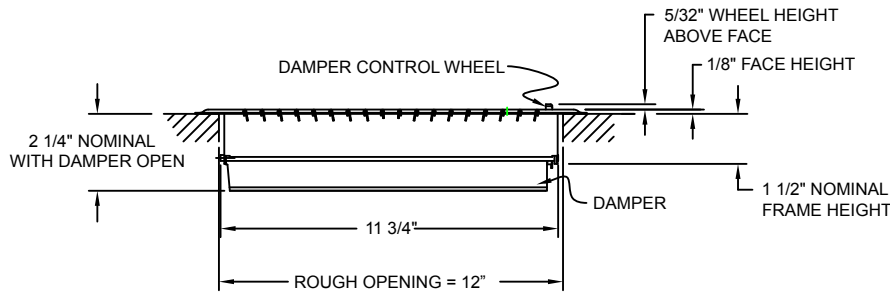

# Submittal Drawing & Form

Description
<input type="checkbox"/> Packaging: Retail
<input type="checkbox"/> Mounting holes
<input type="checkbox"/> Opposed blade damper
<input type="checkbox"/> Construction: Steel
<input type="checkbox"/> Finish: Anodic Acrylic Electrocoat
<input type="checkbox"/> Color: Golden Brown
<input type="checkbox"/> Origin: Made in the U.S.A.
<input type="checkbox"/> Carton quantity: 24