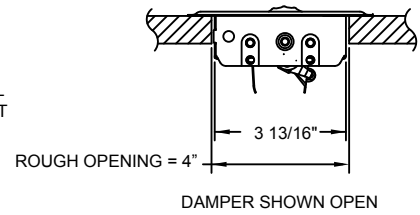

# Submittal Drawing & Form

Description
<input type="checkbox"/> Packaging: Retail
<input type="checkbox"/> Mounting holes
<input type="checkbox"/> Opposed blade damper
<input type="checkbox"/> Construction: Steel
<input type="checkbox"/> Finish: Anodic Acrylic Electrocoat
<input type="checkbox"/> Color: Golden Brown
<input type="checkbox"/> Origin: Made in the U.S.A.
<input type="checkbox"/> Carton quantity: 24