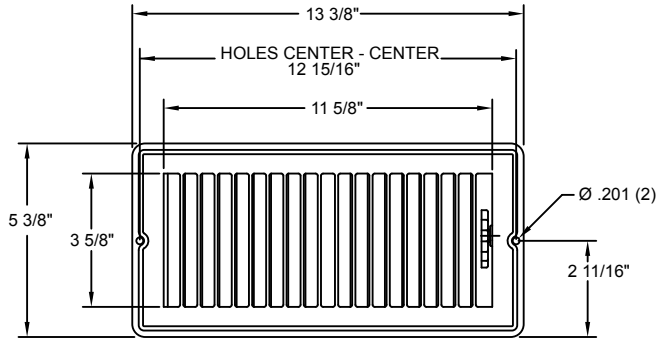

# Submittal Drawing & Form

Description
<input type="checkbox"/> Packaging: Retail
<input type="checkbox"/> Mounting holes
<input type="checkbox"/> Opposed blade damper
<input type="checkbox"/> Construction: Steel
<input type="checkbox"/> Finish: Anodic Acrylic Electrocoat
<input type="checkbox"/> Color: Golden Brown
<input type="checkbox"/> Origin: Made in the U.S.A.
<input type="checkbox"/> Carton quantity: 24