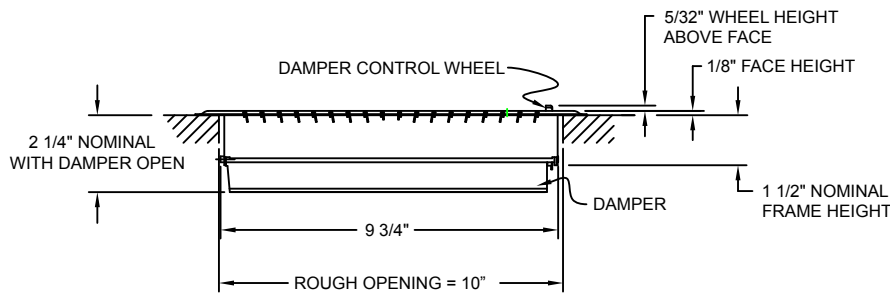

Submittal Drawing & Form

Description
<input type="checkbox"/> Packaging: Bulk
<input type="checkbox"/> Mounting holes
<input type="checkbox"/> Opposed blade damper
<input type="checkbox"/> Construction: Steel
<input type="checkbox"/> Finish: Anodic Acrylic Electrocoat
<input type="checkbox"/> Color: Golden Brown
<input type="checkbox"/> Origin: Made in the U.S.A.
<input type="checkbox"/> Carton quantity: 24

Project Details	Submitted by:	30B0410 Floor Register
Job Title:		SD-30B0410-01
Location:		
Architect:		
Engineer:		
Contractor:		
Date:		