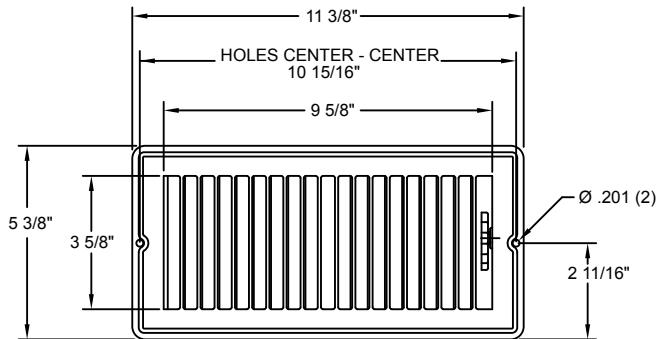

Submittal Drawing & Form

Description
<input type="checkbox"/> Packaging: Bulk
<input type="checkbox"/> Mounting holes
<input type="checkbox"/> Opposed blade damper
<input type="checkbox"/> Construction: Steel
<input type="checkbox"/> Finish: Anodic Acrylic Electrocoat
<input type="checkbox"/> Color: Golden Brown
<input type="checkbox"/> Origin: Made in the U.S.A.
<input type="checkbox"/> Carton quantity: 24

Project Details	Submitted by:	30B0410 Floor Register
Job Title:		SD-30B0410-01
Location:		
Architect:		
Engineer:		
Contractor:		
Date:		