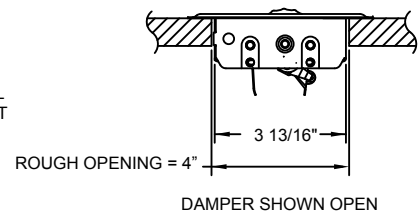

Submittal Drawing & Form

Description
<input type="checkbox"/> Packaging: Bulk
<input type="checkbox"/> Mounting holes
<input type="checkbox"/> Opposed blade damper
<input type="checkbox"/> Construction: Steel
<input type="checkbox"/> Finish: Anodic Acrylic Electrocoat
<input type="checkbox"/> Color: Golden Brown
<input type="checkbox"/> Origin: Made in the U.S.A.
<input type="checkbox"/> Carton quantity: 24