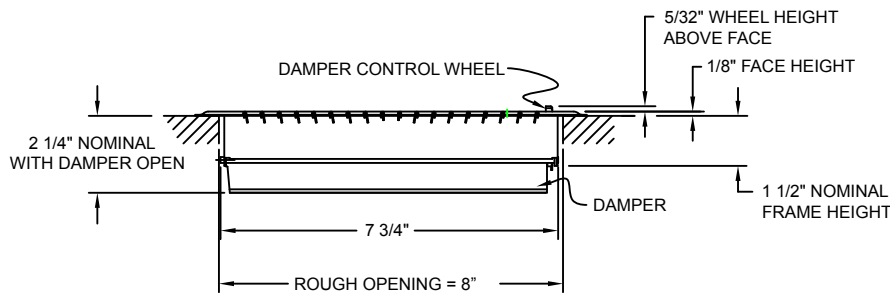

Submittal Drawing & Form

Description
<input type="checkbox"/> Packaging: Retail
<input type="checkbox"/> Mounting holes
<input type="checkbox"/> Opposed blade damper
<input type="checkbox"/> Construction: Steel
<input type="checkbox"/> Finish: Anodic Acrylic Electrocoat
<input type="checkbox"/> Color: Golden Brown
<input type="checkbox"/> Origin: Made in the U.S.A.
<input type="checkbox"/> Carton quantity: 24