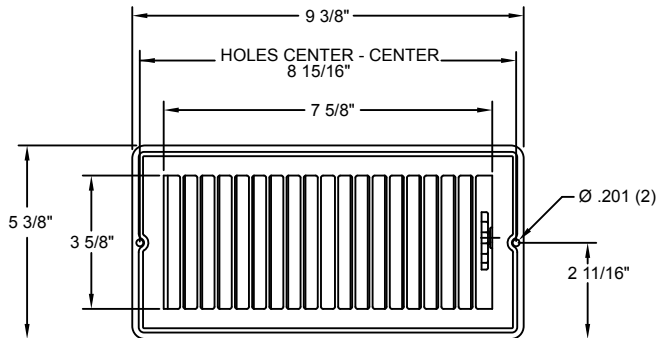

Submittal Drawing & Form

Description
<input type="checkbox"/> Packaging: Retail
<input type="checkbox"/> Mounting holes
<input type="checkbox"/> Opposed blade damper
<input type="checkbox"/> Construction: Steel
<input type="checkbox"/> Finish: Anodic Acrylic Electrocoat
<input type="checkbox"/> Color: Golden Brown
<input type="checkbox"/> Origin: Made in the U.S.A.
<input type="checkbox"/> Carton quantity: 24