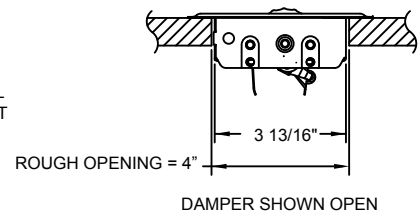

Submittal Drawing & Form

Description
<input type="checkbox"/> Packaging: Retail
<input type="checkbox"/> Mounting holes
<input type="checkbox"/> Opposed blade damper
<input type="checkbox"/> Construction: Steel
<input type="checkbox"/> Finish: Anodic Acrylic Electrocoat
<input type="checkbox"/> Color: Golden Brown
<input type="checkbox"/> Origin: Made in the U.S.A.
<input type="checkbox"/> Carton quantity: 24