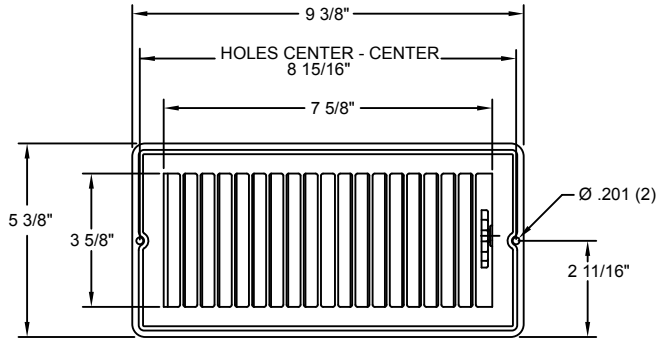

# Submittal Drawing & Form

Description
<input type="checkbox"/> Packaging: Bulk
<input type="checkbox"/> Mounting holes
<input type="checkbox"/> Opposed blade damper
<input type="checkbox"/> Construction: Steel
<input type="checkbox"/> Finish: Anodic Acrylic Electrocoat
<input type="checkbox"/> Color: Golden Brown
<input type="checkbox"/> Origin: Made in the U.S.A.
<input type="checkbox"/> Carton quantity: 24