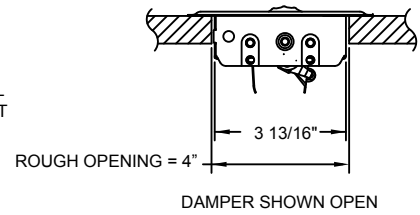

# Submittal Drawing & Form

Description
<input type="checkbox"/> Packaging: Bulk
<input type="checkbox"/> Mounting holes
<input type="checkbox"/> Opposed blade damper
<input type="checkbox"/> Construction: Steel
<input type="checkbox"/> Finish: Anodic Acrylic Electrocoat
<input type="checkbox"/> Color: Golden Brown
<input type="checkbox"/> Origin: Made in the U.S.A.
<input type="checkbox"/> Carton quantity: 24