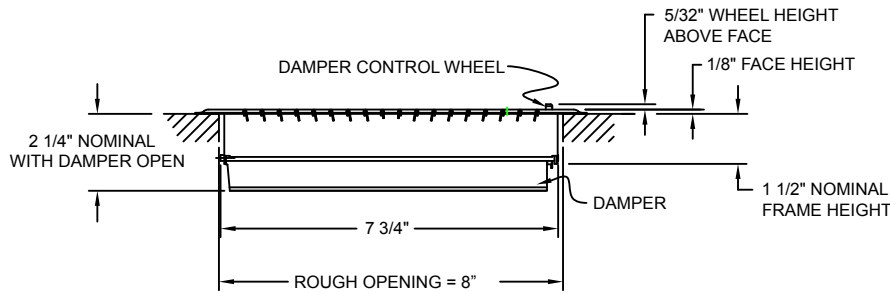

# Submittal Drawing & Form

Description
<input type="checkbox"/> Packaging: Bulk
<input type="checkbox"/> Mounting holes
<input type="checkbox"/> Opposed blade damper
<input type="checkbox"/> Construction: Steel
<input type="checkbox"/> Finish: Anodic Acrylic Electrocoat
<input type="checkbox"/> Color: Golden Brown
<input type="checkbox"/> Origin: Made in the U.S.A.
<input type="checkbox"/> Carton quantity: 24