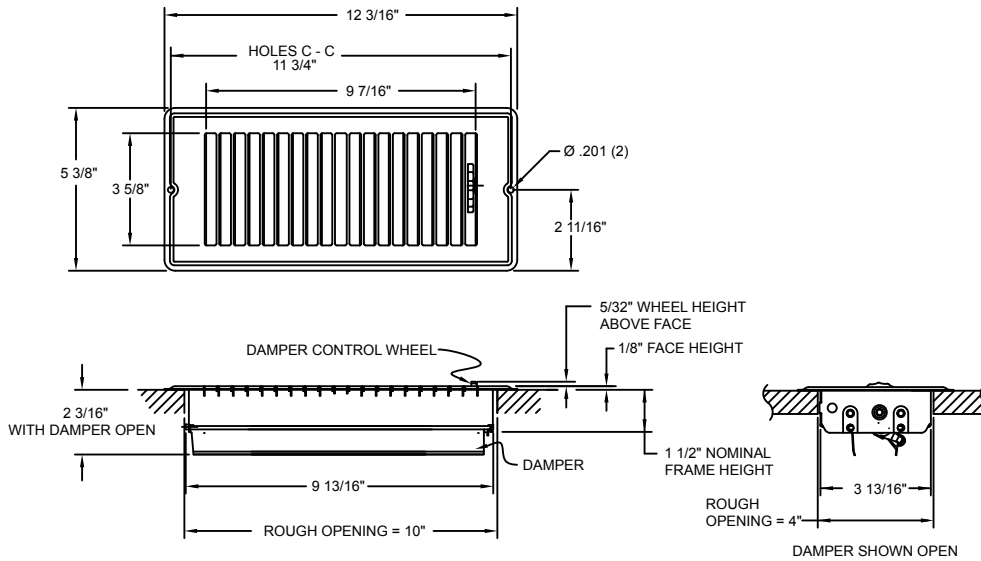

# Submittal Drawing & Form

Description
<input type="checkbox"/> Packaging: Retail
<input type="checkbox"/> Mounting holes
<input type="checkbox"/> Opposed blade damper
<input type="checkbox"/> Construction: Steel
<input type="checkbox"/> Finish: Anodic Acrylic Electrocoat
<input type="checkbox"/> Color: Golden Brown
<input type="checkbox"/> Origin: Made in the U.S.A.
<input type="checkbox"/> Carton quantity: 24