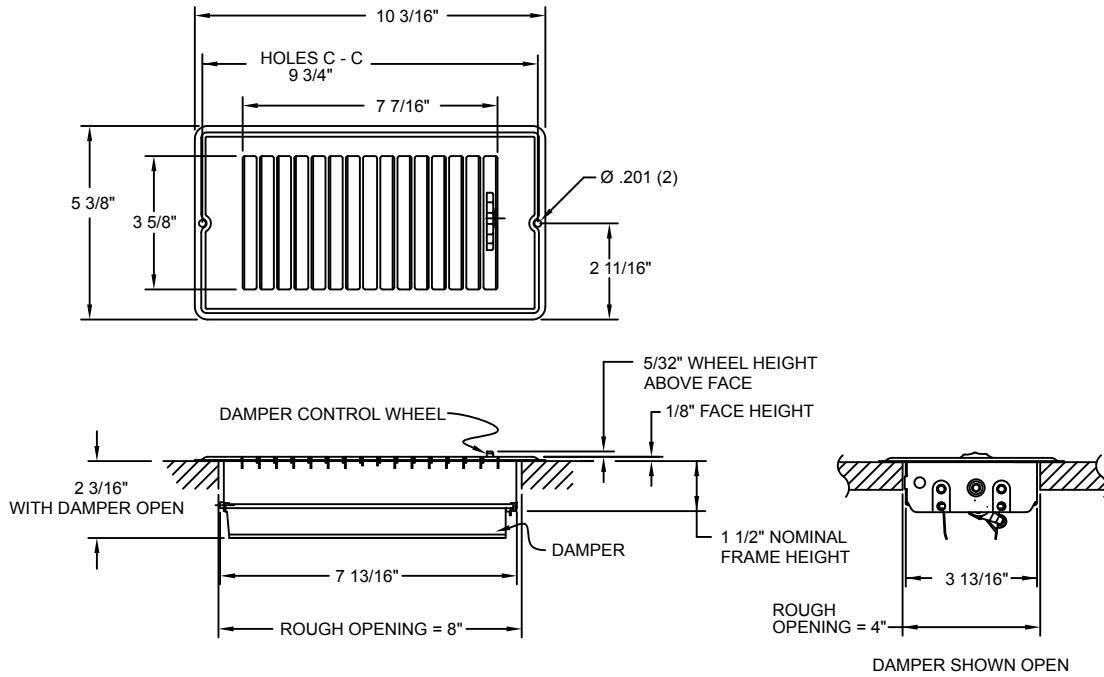

Submittal Drawing & Form

Description
<input type="checkbox"/> Packaging: Bulk
<input type="checkbox"/> Mounting holes
<input type="checkbox"/> Opposed blade damper
<input type="checkbox"/> Construction: Steel
<input type="checkbox"/> Finish: Anodic Acrylic Electrocoat
<input type="checkbox"/> Color: Golden Brown
<input type="checkbox"/> Origin: Made in the U.S.A.
<input type="checkbox"/> Carton quantity: 24