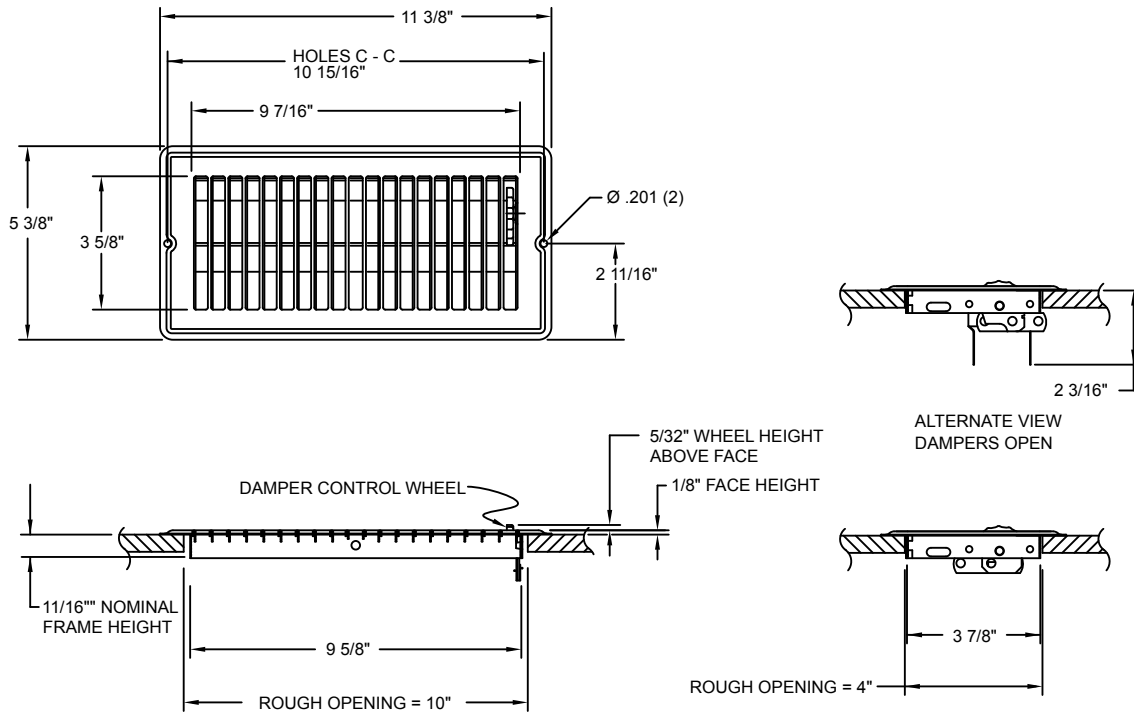

Submittal Drawing & Form

- Description**
- Packaging: retail
 - Mounting holes
 - Multi-shutter damper
 - Construction: Steel
 - Finish: Anodic Acrylic Electrocoat
 - Color: White
 - Origin: Made in the U.S.A.
 - Carton quantity: 48

Project Details	Submitted by:	R12511W Low Profile Floor Register
Job Title:		
Location:		
Architect:		
Engineer:		
Contractor:	Date:	SD-R12511W-01