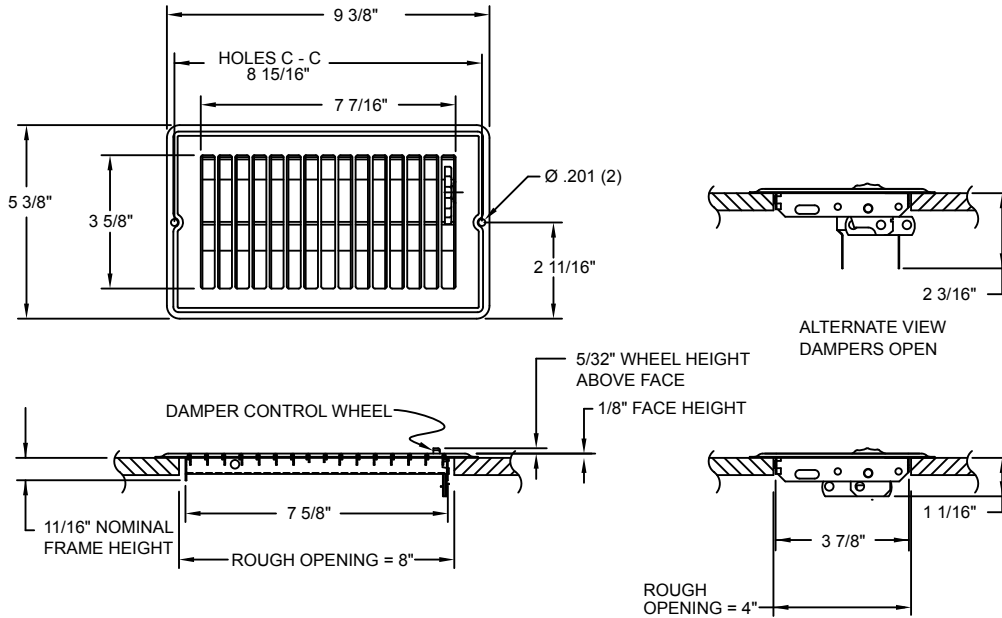

Submittal Drawing & Form

Description
<input type="checkbox"/> Packaging: retail
<input type="checkbox"/> Mounting holes
<input type="checkbox"/> Multi-shutter damper
<input type="checkbox"/> Construction: Steel
<input type="checkbox"/> Finish: Anodic Acrylic Electrocoat
<input type="checkbox"/> Color: White
<input type="checkbox"/> Origin: Made in the U.S.A.
<input type="checkbox"/> Carton quantity: 48

Project Details	Submitted by:	R12509W Low Profile Floor Register
Job Title:		
Location:		
Architect:		
Engineer:		
Contractor:	Date:	SD-R12509W-01