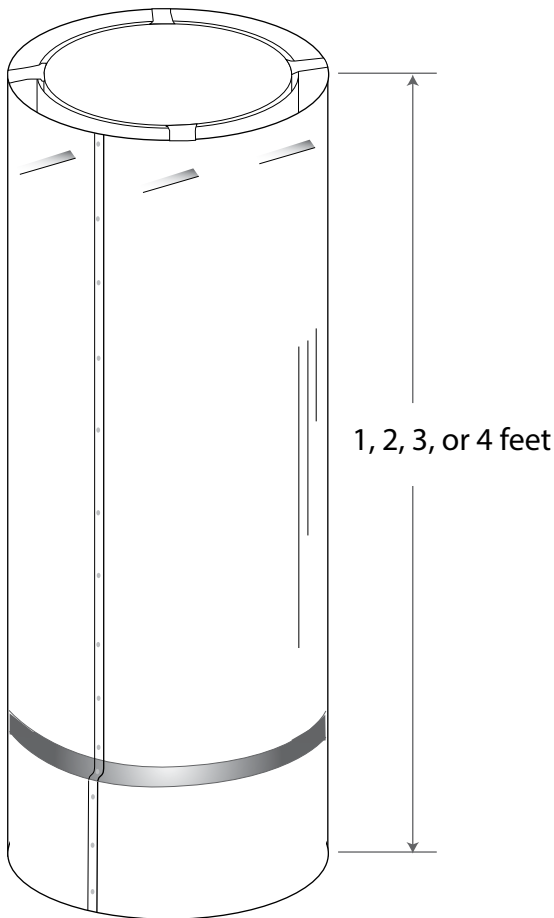

Stainless Steel Inner Liner
 Aluminized Intermediate Liner
 Stainless Steel Outer Shell

- Description**
- For wood stoves and other solid fuel appliances
 - UL Listed 103 HT (2100°)
 - Triple-wall; air insulated
 - Stainless steel inner; Aluminized steel intermediate, stainless steel outer
 - Available in lengths of 1, 2, 3 or 4 feet
 - Snap-Lock™ Design
 - Made in the U.S.A.