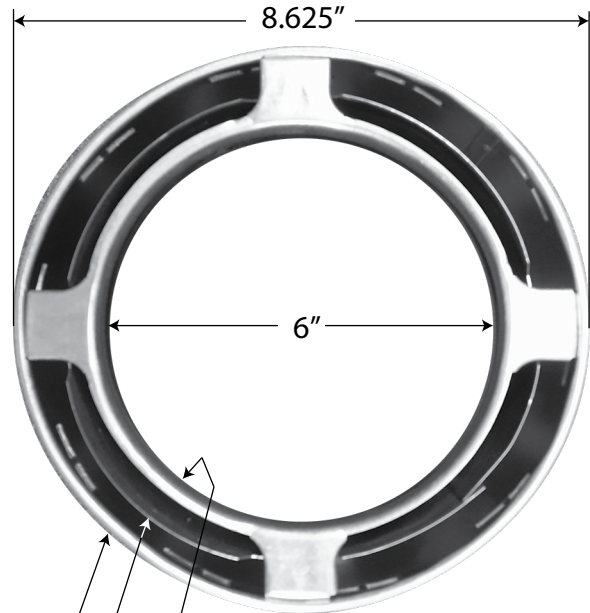

Stainless Steel Inner Liner
 Aluminized Intermediate Liner
 Stainless Steel Outer Shell

- Description**
- For wood stoves and other solid fuel appliances
 - UL Listed 103 HT (2100°)
 - Triple-wall; air insulated
 - Stainless steel inner; Aluminized steel intermediate, stainless steel outer
 - Available in lengths of 1, 2, 3 or 4 feet
 - Snap-Lock™ Design
 - Made in the U.S.A.

Project Details	Submitted by:	6S-S Series All Fuel Chimney Pipe
Job Title:		
Location:		
Architect:		
Engineer:		
Contractor:	Date:	SD-6S-S-01