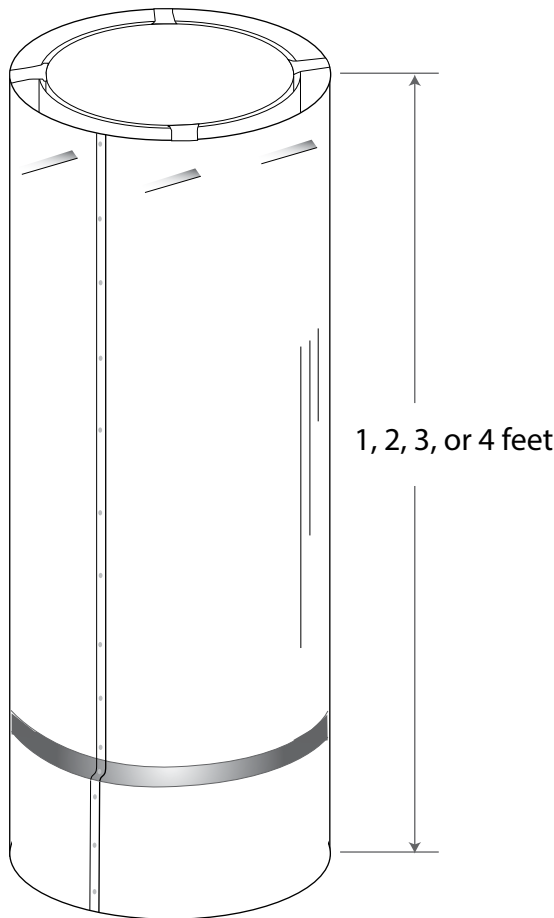

Stainless Steel Inner Liner
 Aluminized Intermediate Liner
 Galvanized Steel Outer Shell

- Description**
- For wood stoves and other solid fuel appliances
 - UL Listed 103 HT (2100°)
 - Triple-wall; air insulated
 - Stainless steel inner; Aluminized steel intermediate, galvanized steel outer
 - Available in lengths of 1, 2, 3 or 4 feet
 - Snap-Lock™ Design
 - Made in the U.S.A.