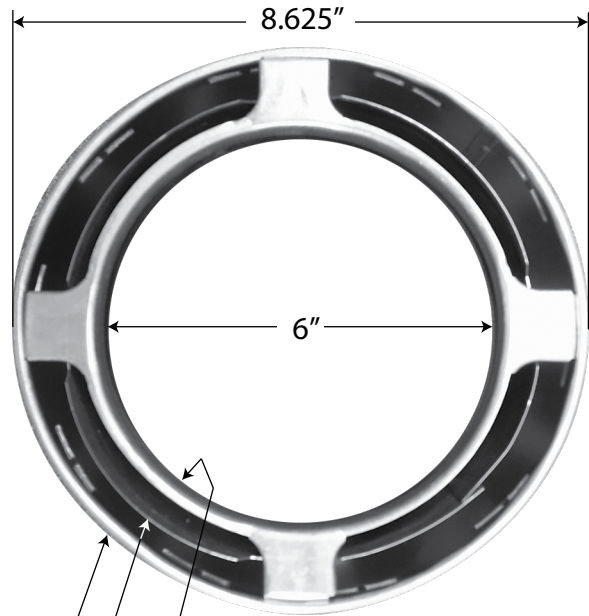

Stainless Steel Inner Liner
 Aluminized Intermediate Liner
 Galvanized Steel Outer Shell

- Description**
- For wood stoves and other solid fuel appliances
 - UL Listed 103 HT (2100°)
 - Triple-wall; air insulated
 - Stainless steel inner; Aluminized steel intermediate, galvanized steel outer
 - Available in lengths of 1, 2, 3 or 4 feet
 - Snap-Lock™ Design
 - Made in the U.S.A.

Project Details	Submitted by:	6S Series All Fuel Chimney Pipe
Job Title:		
Location:		
Architect:		
Engineer:		
Contractor:	Date:	SD-6S-01