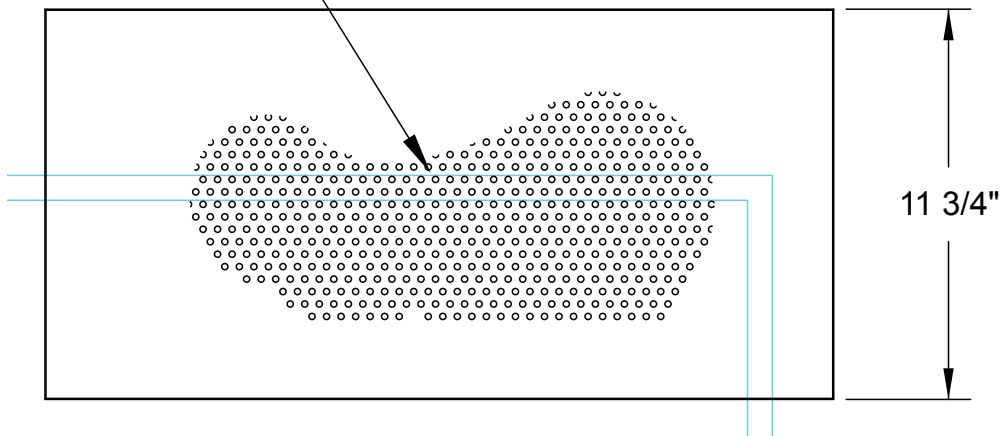

PERFORATED FACE HAS 3/16" DIAMETER HOLES ON STAGGERED 1/4" CENTERS

Description
<input type="checkbox"/> Perforated Face Only
<input type="checkbox"/> 24" x 12"
<input type="checkbox"/> White finish

Project Details	Submitted by:	CS Series T-Bar (Lay-In)
Job Title:	Date:	
Location:		
Architect:		
Engineer:		
Contractor:		
		SD-CSFOP2412-01