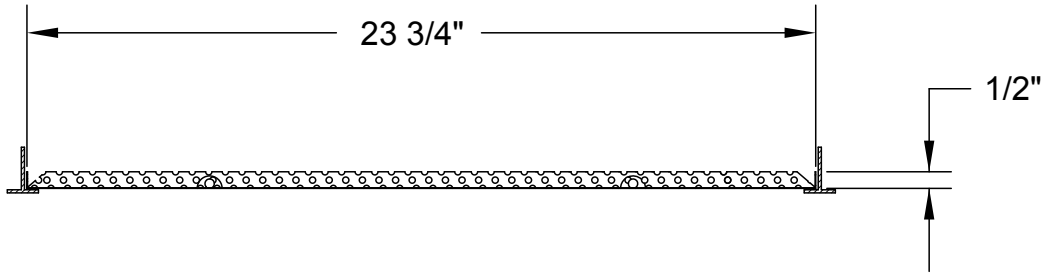

PERFORATED FACE HAS 3/16" DIAMETER HOLES ON STAGGERED 1/4" CENTERS

Description
<input type="checkbox"/> Perforated Face Only
<input type="checkbox"/> 24" x 12"
<input type="checkbox"/> White finish

Project Details	Submitted by:	CS Series T-Bar (Lay-In)
Job Title:	Date:	
Location:		
Architect:		
Engineer:		
Contractor:		
		SD-CSFOP2412-01