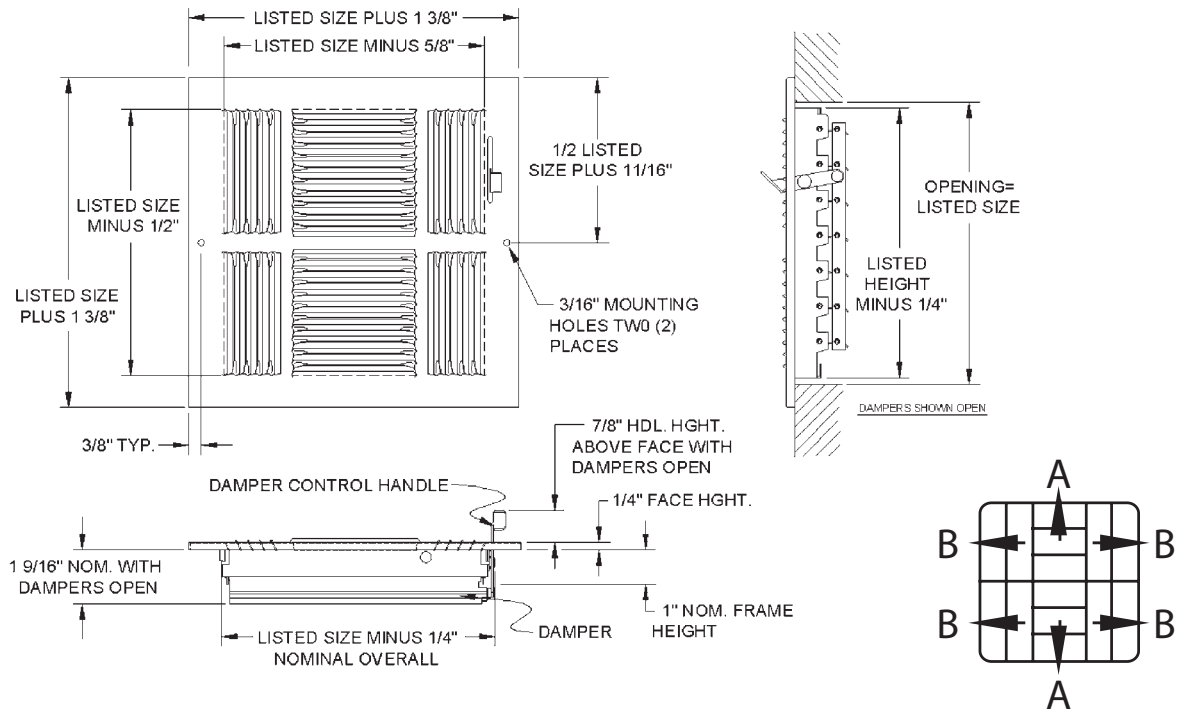

Series 34 Sidewall/Ceiling Register

- Lanced face
- Multi-shutter damper
- 4-way diffusion
- 1/3" spaced fins
- White finish
- Made in the U.S.A.

Residential
Sidewall or Ceiling

Dimensional Drawings

Performance Data, Series 34

Unit Size (in.)	Overall Size (in.)	Face Velocity	300	400	500	600	700	800	900	1000
		Pressure Loss	.006	.010	.016	.022	.031	.040	.050	.062
6 x 6 Ak .15	7-3/8 x 7-3/8	Cfm	45	60	75	90	105	120	135	150
		Throw A/B	3/3	5/4	6/5	8/6	9/7	10/8	12/10	13/11
8 x 8 Ak .28	9-3/8 x 9-3/8	Cfm	84	112	140	168	196	224	252	280
		Throw A/B	4/4	7/6	9/8	11/9	13/11	15/12	16/13	18/15
10 x 10 Ak .44	11-3/8 x 11-3/8	Cfm	132	176	220	264	308	352	396	440
		Throw A/B	7/5	9/7	12/9	14/11	17/14	20/16	22/18	25/21
12 x 12 Ak .68	13-3/8 x 13-3/8	Cfm	204	272	340	408	476	544	612	680
		Throw A/B	9/7	12/9	15/12	18/14	21/17	24/19	28/22	29/24
14 x 14 Ak .90	15-3/8 x 15-3/8	Cfm	270	360	450	540	630	720	810	900
		Throw A/B	9/8	12/11	15/13	18/16	21/19	25/21	28/24	31/27
16 x 16 Ak 1.24	17-3/8 x 17-3/8	Cfm	372	496	620	744	868	992	1116	1240
		Throw A/B	11/9	14/12	18/15	22/18	26/21	29/24	33/26	36/30