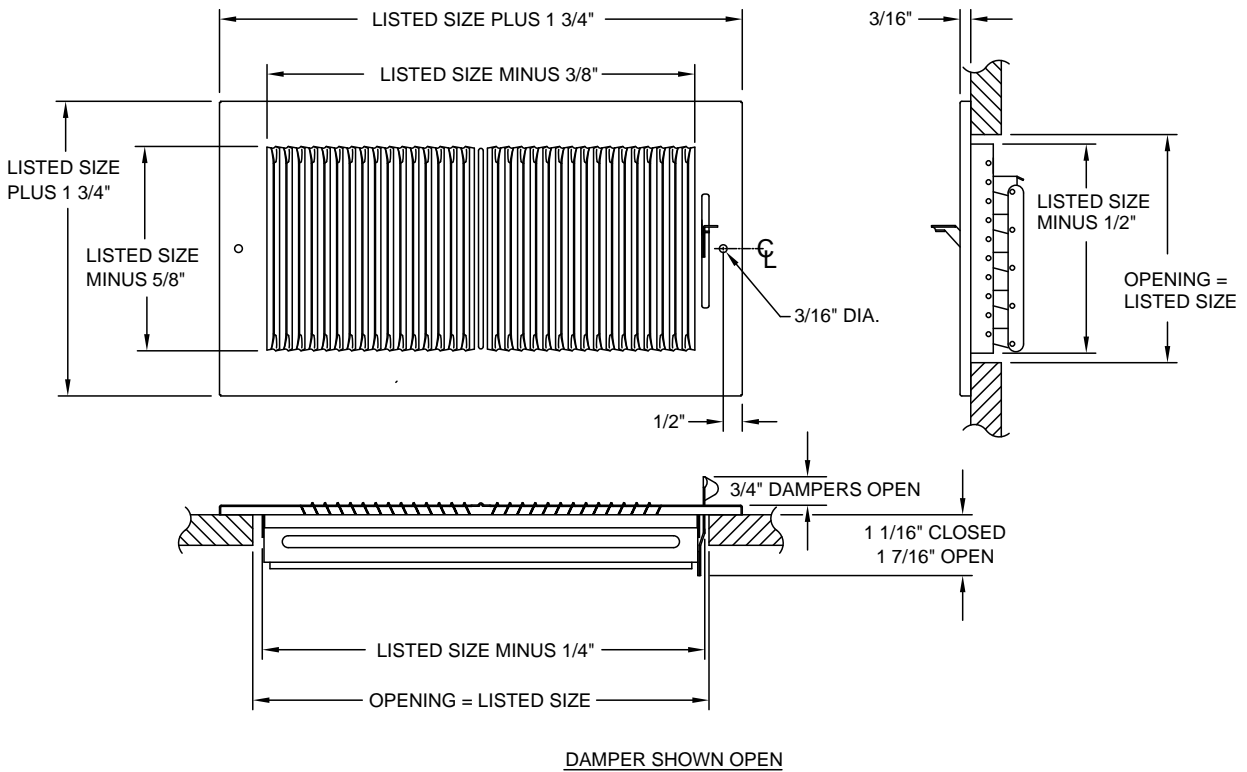

Series X32 Sidewall/Ceiling Register

- Lanced face
- Multi-shutter damper
- 2-way diffusion
- 1/3" spaced fins
- White finish
- Imported (cost-effective alternative to our domestic line)

Dimensional Drawings

Residential
Sidewall or Ceiling

Available Sizes

8 x 4
10 x 4
10 x 6
12 x 4
12 x 6
14 x 6