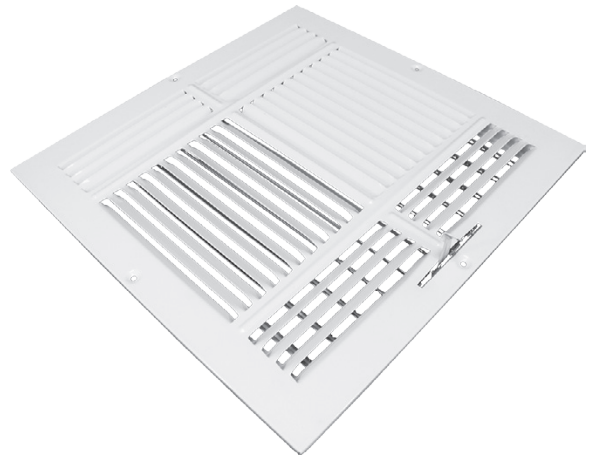

Series X24 Sidewall/Ceiling Register

- Lanced face
- Multi-shutter damper
- 4-way diffusion
- 1/2" spaced fins
- White finish
- Imported (cost-effective alternative to our domestic line)

Dimensional Drawings

Residential
Sidewall or Ceiling

Available Sizes

6 x 6
8 x 8
10 x 10
12 x 12
14 x 14