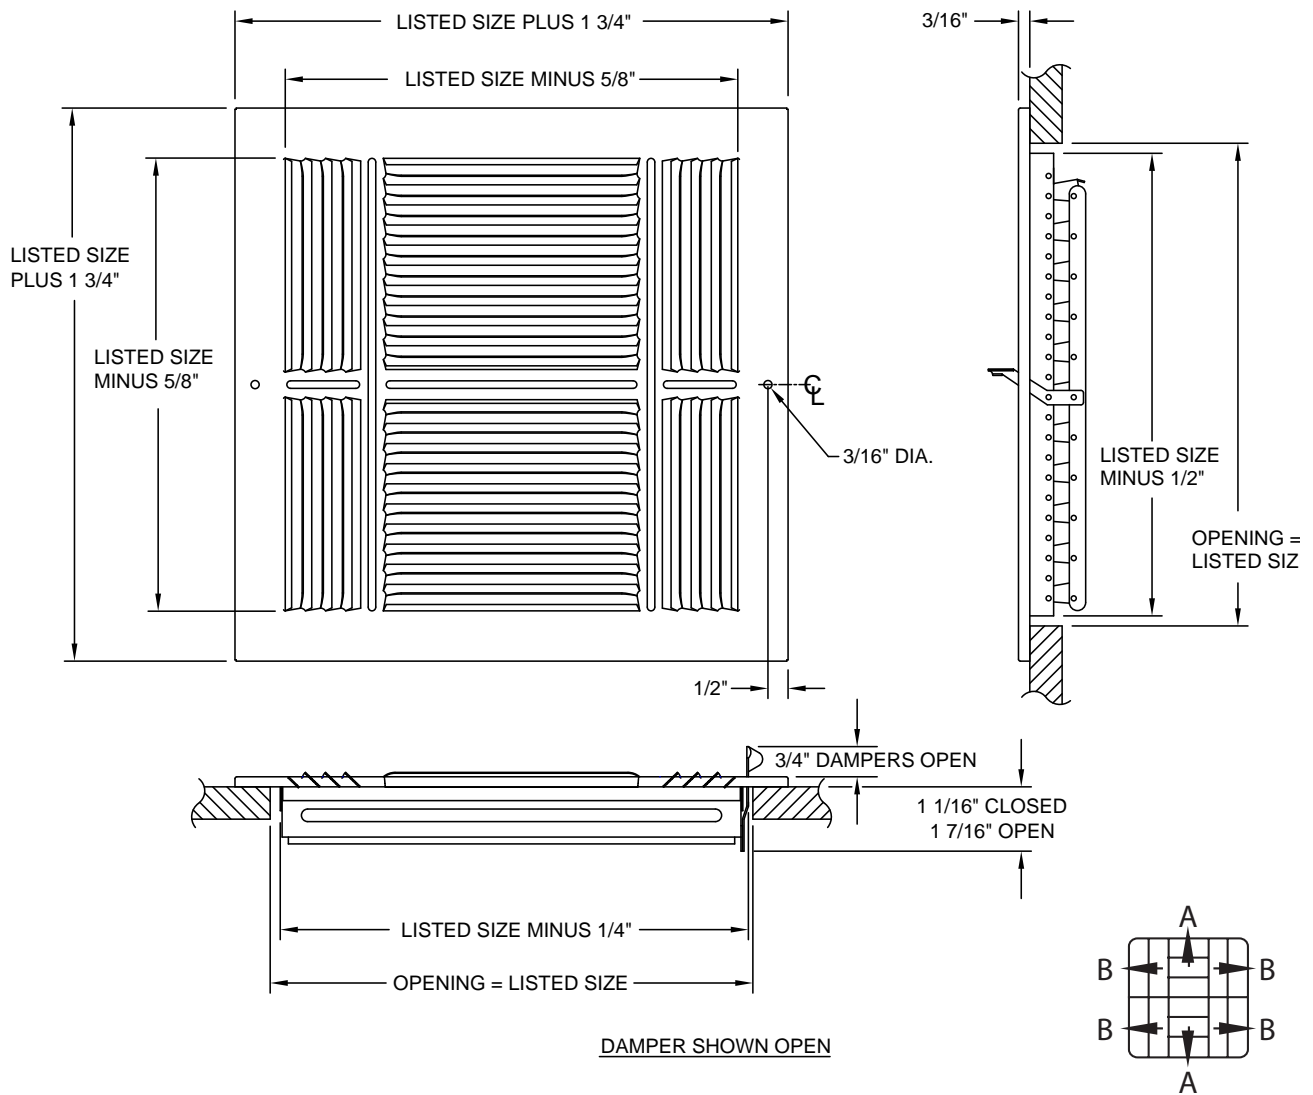

Series X24 Sidewall/Ceiling Register

- Lanced face
- Multi-shutter damper
- 4-way diffusion
- 1/2" spaced fins
- White finish
- Imported (cost-effective alternative to our domestic line)

Dimensional Drawings

Residential
Sidewall or Ceiling

Available Sizes

6 x 6
8 x 8
10 x 10
12 x 12
14 x 14