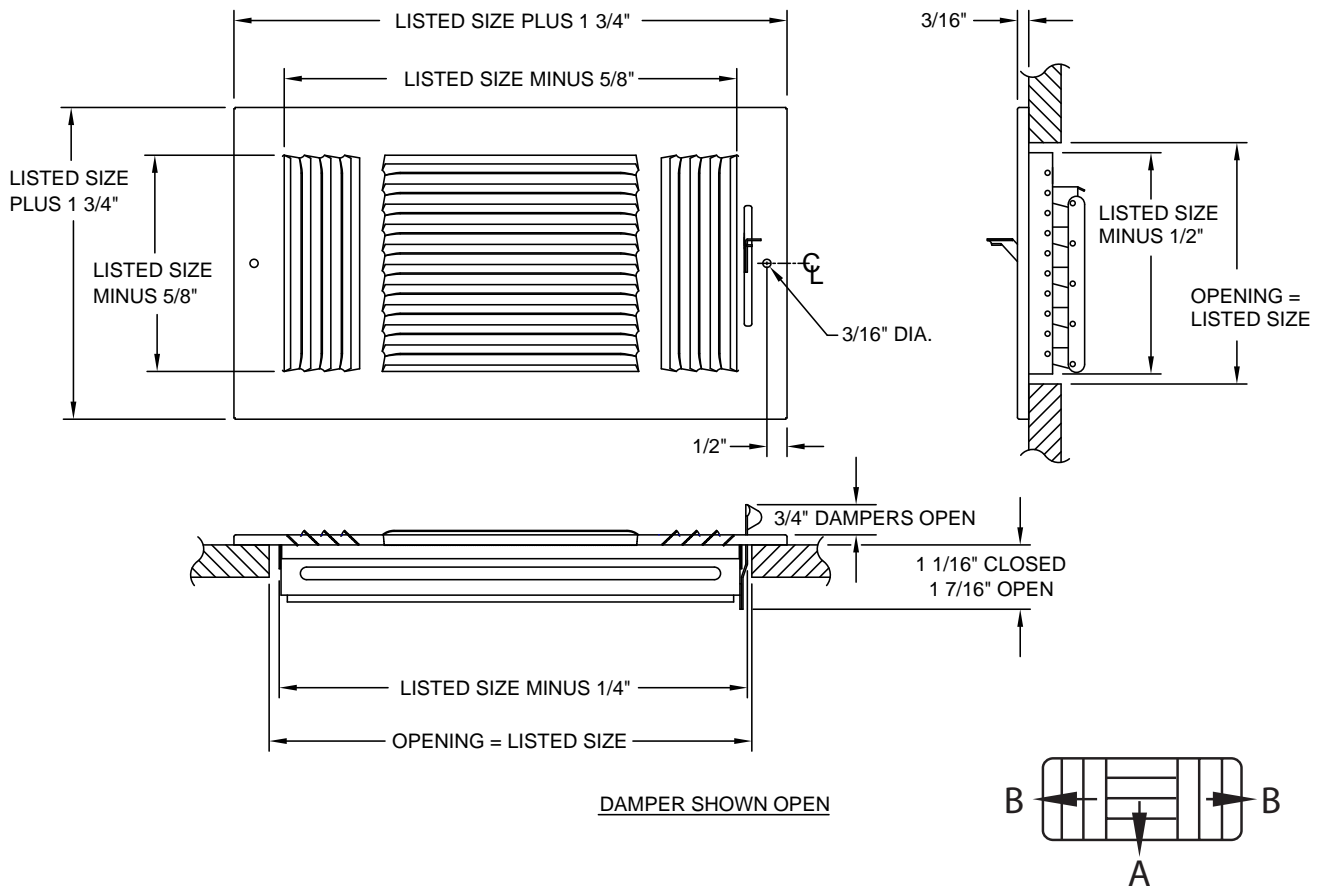

Series X23 Sidewall/Ceiling Register

- Lanced face
- Multi-shutter damper
- 3-way diffusion
- 1/2" spaced fins
- White finish
- Imported (cost effective alternative to our domestic line)

Residential
Sidewall or Ceiling

Dimensional Drawings

Available Sizes

8 x 4
10 x 4
10 x 6
12 x 4
12 x 6
14 x 6