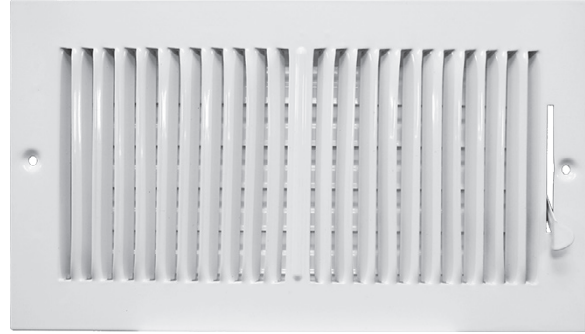

Series X22 Sidewall/Ceiling Register

- Lanced face
- Multi-shutter damper
- 2-way diffusion
- 1/2" spaced fins
- Recessed mounting holes
- White finish
- Imported (cost-effective alternative to our domestic line)

Dimensional Drawings

Residential
Sidewall or Ceiling

Available Sizes

8 x 4
10 x 4
10 x 6
12 x 4
12 x 6
14 x 6