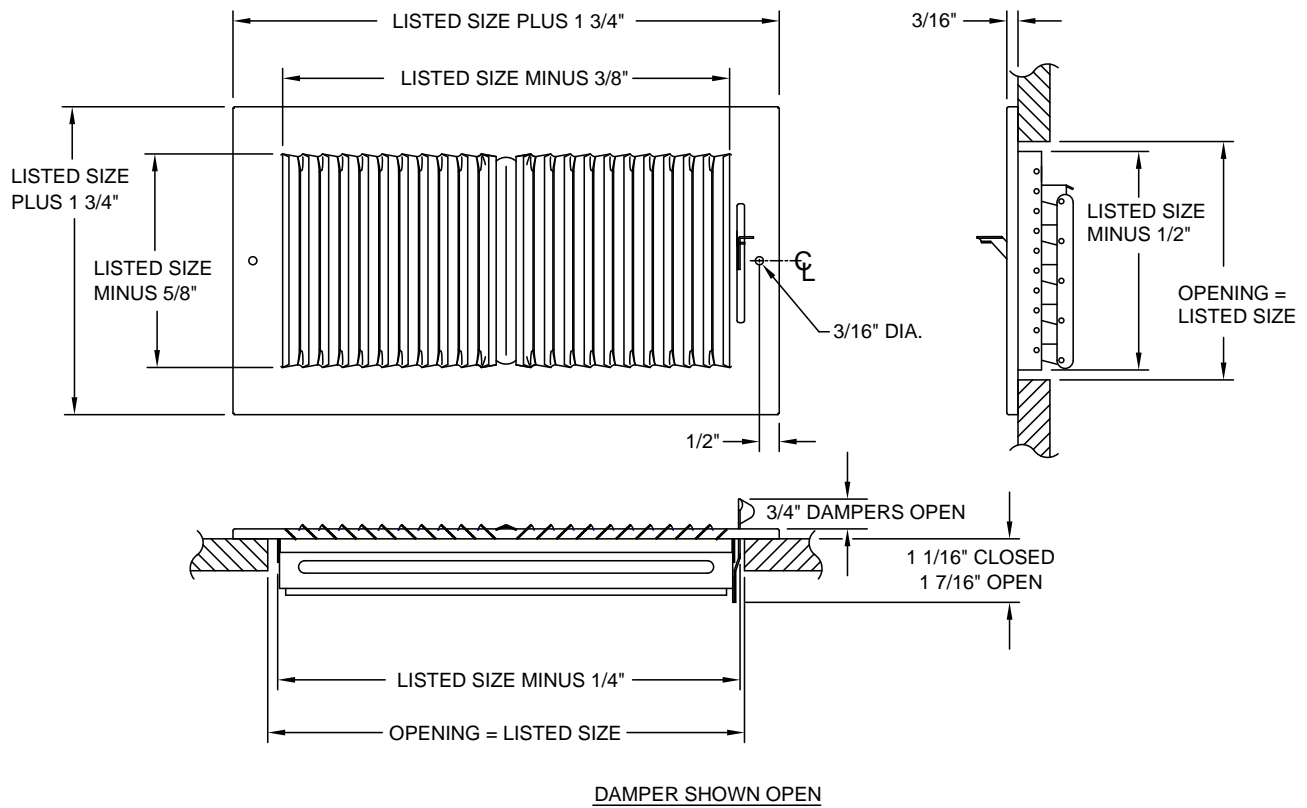

Series X22 Sidewall/Ceiling Register

- Lanced face
- Multi-shutter damper
- 2-way diffusion
- 1/2" spaced fins
- Recessed mounting holes
- White finish
- Imported (cost-effective alternative to our domestic line)

Dimensional Drawings

Residential
Sidewall or Ceiling

Available Sizes

8 x 4
10 x 4
10 x 6
12 x 4
12 x 6
14 x 6