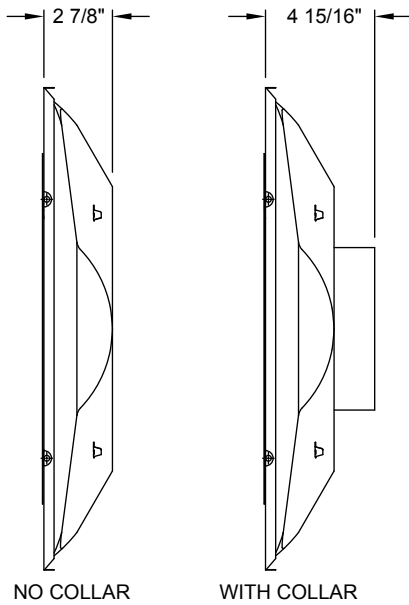

# Submittal Drawing & Form

- | Description  |
|--|
| <input type="checkbox"/> Heavy Gauge Plaque with Corner Radius |
| <input type="checkbox"/> 360° Diffusion                        |
| <input type="checkbox"/> No Collar                             |
| <input type="checkbox"/> No Insulation                         |
| <input type="checkbox"/> Black finish                          |