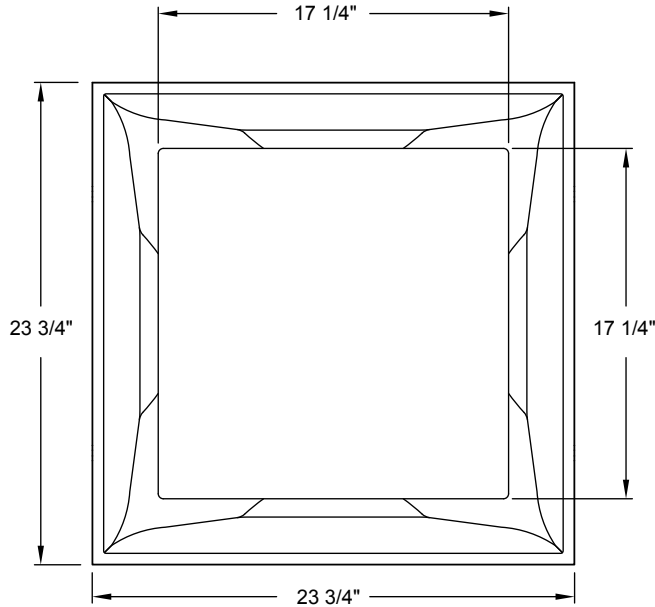

# Submittal Drawing & Form

- | Description  |
|--|
| <input type="checkbox"/> Heavy Gauge Plaque with Corner Radius |
| <input type="checkbox"/> 360° Diffusion                        |
| <input type="checkbox"/> No Collar                             |
| <input type="checkbox"/> No Insulation                         |
| <input type="checkbox"/> Black finish                          |