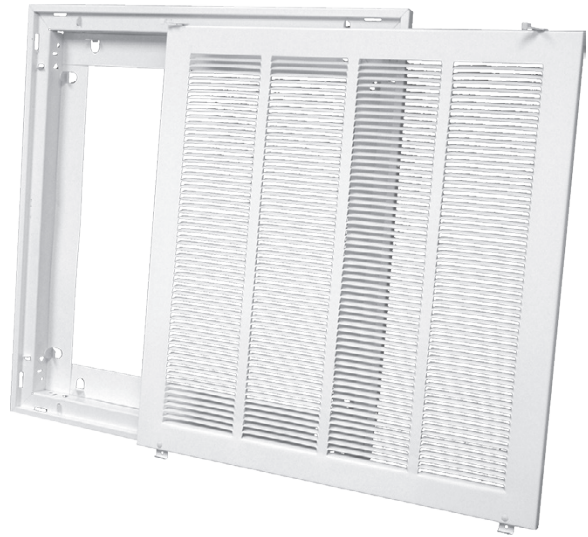

Series FG3/AFG3 Return Air Filter Grille

- Lanced, removable face
- 1/3" spaced fins
- Thumb latch for easy opening
- Uses 1" filter (not included)
- Steel construction (FG3)
- Aluminum construction (AFG3)
- White finish
- Made in the U.S.A.

Dimensional Drawings

Return Air Grilles
& Filter Grilles

Performance Data, Series FG3/AFG3 (selective sizes illustrated)

Unit Size Ak factor	Overall Size	Face Velocity	300	400	500	600	700
12 x 12 Ak .722	14-13/16 x 14-13/16	Cfm	216	289	361	433	505
		Pt	.011	.020	.032	.045	.062
14 x 14 Ak 1.000	16-13/16 x 16-13/16	Cfm	300	400	500	600	700
		Pt	.011	.019	.030	.043	.059
16 x 16 Ak 1.324	18-13/16 18-13/16	Cfm	397	530	662	794	927
		Pt	.010	.018	.029	.042	.057
18 x 12 Ak 1.082	20-13/16 x 14-13/16	Cfm	325	433	541	649	758
		Pt	.011	.019	.030	.043	.059