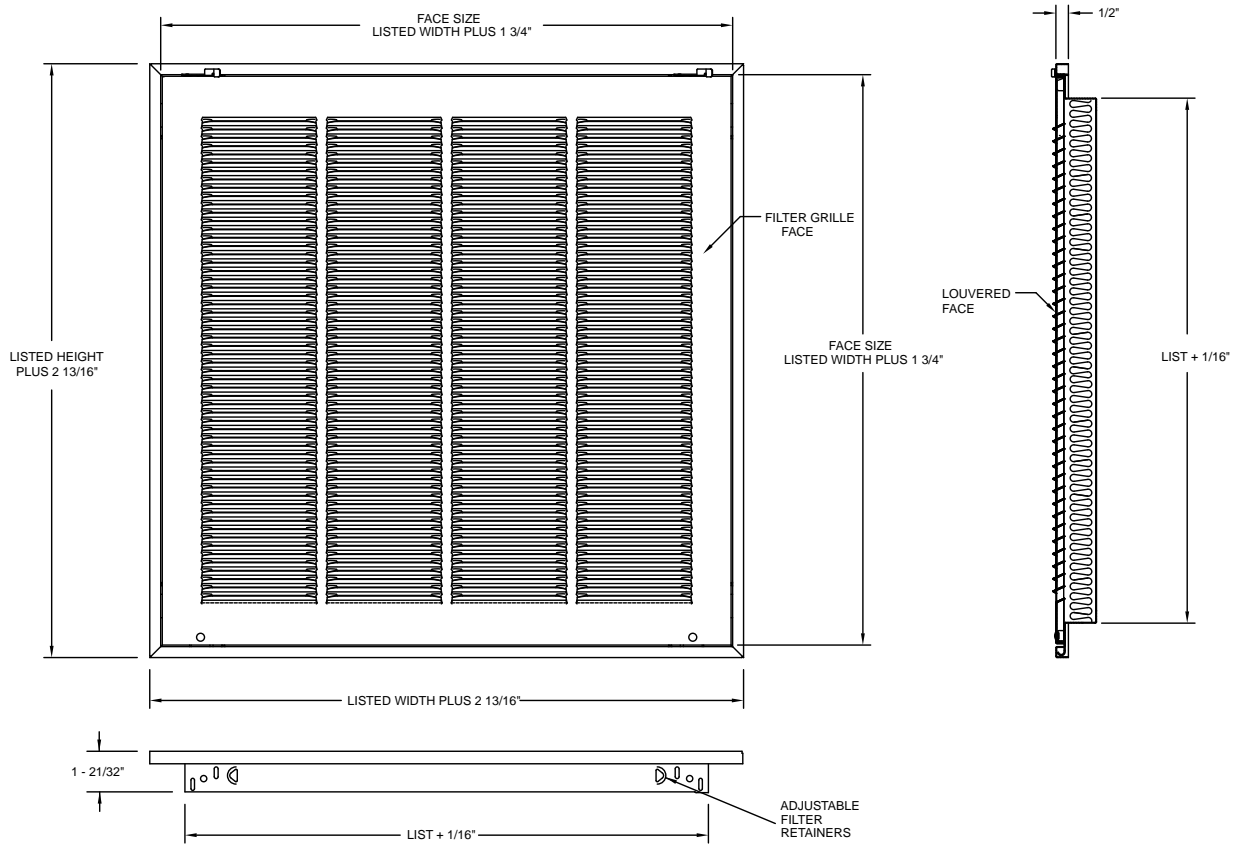

Series FG3/AFG3 Return Air Filter Grille

- Lanced, removable face
- 1/3" spaced fins
- Thumb latch for easy opening
- Uses 1" filter (not included)
- Steel construction (FG3)
- Aluminum construction (AFG3)
- White finish
- Made in the U.S.A.

Dimensional Drawings

Return Air Grilles
& Filter Grilles

Performance Data, Series FG3/AFG3 (selective sizes illustrated)

Unit Size Ak factor	Overall Size	Face Velocity	300	400	500	600	700
12 x 12 Ak .722	14-13/16 x 14-13/16	Cfm	216	289	361	433	505
		Pt	.011	.020	.032	.045	.062
14 x 14 Ak 1.000	16-13/16 x 16-13/16	Cfm	300	400	500	600	700
		Pt	.011	.019	.030	.043	.059
16 x 16 Ak 1.324	18-13/16 18-13/16	Cfm	397	530	662	794	927
		Pt	.010	.018	.029	.042	.057
18 x 12 Ak 1.082	20-13/16 x 14-13/16	Cfm	325	433	541	649	758
		Pt	.011	.019	.030	.043	.059