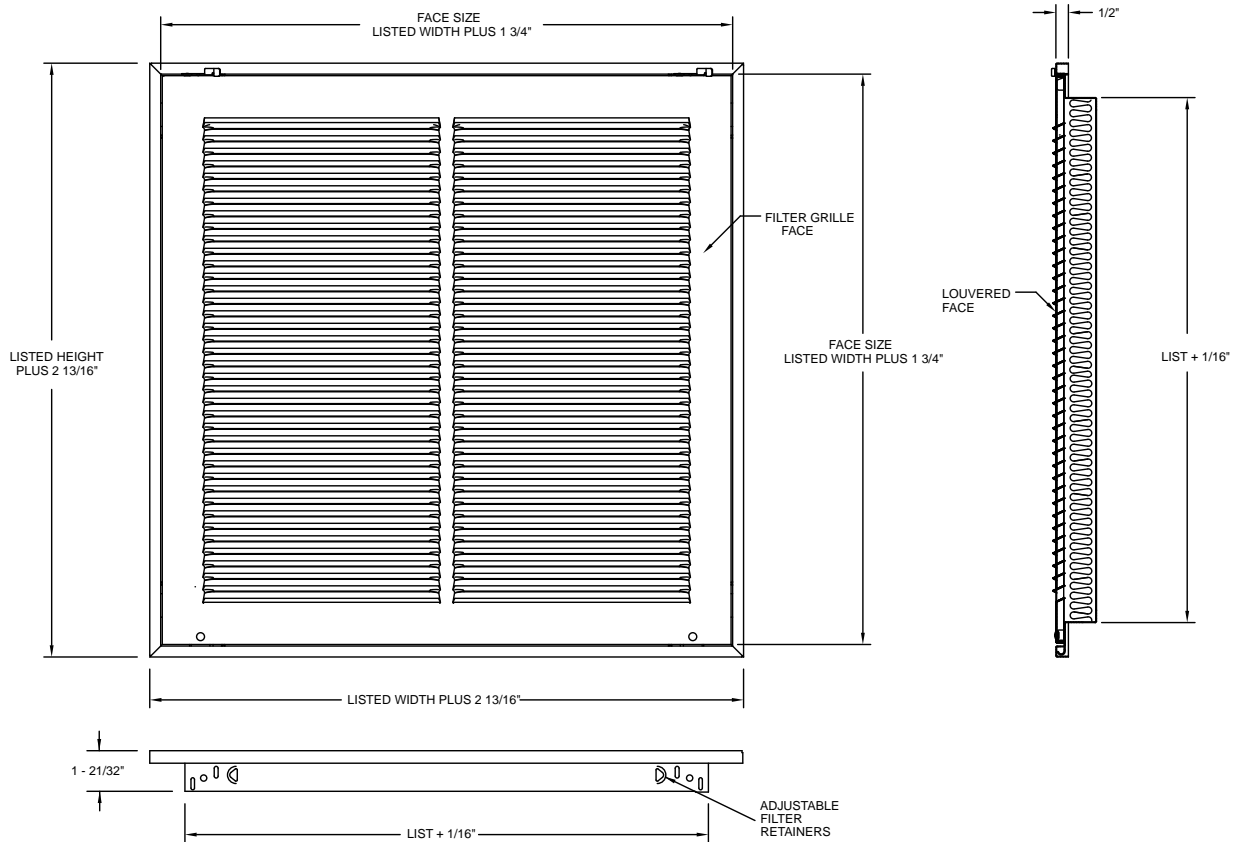

Series FG2/AFG2 Return Air Filter Grille

- Lanced, removable face
- 1/2" spaced fins
- Thumb latch for easy opening
- Uses 1" filter (not included)
- Steel construction (FG2)
- Aluminum construction (AFG2)
- White finish
- Made in the U.S.A.

Dimensional Drawings

Return Air Grilles
& Filter Grilles

Performance Data, Series FG2/AFG2 (selective sizes illustrated)

Unit Size Ak factor	Overall Size	Face Velocity	300	400	500	600	700
12 x 12 Ak .738	14-13/16 x 14-13/16	Cfm	222	295	369	443	517
		Pt	.016	.029	.046	.066	.088
14 x 14 Ak 1.025	16-13/16 x 16-13/16	Cfm	308	410	513	615	718
		Pt	.014	.025	.038	.055	.076
16 x 16 Ak 1.360	18-13/16 18-13/16	Cfm	408	544	680	816	952
		Pt	.013	.023	.036	.053	.072
18 x 12 Ak 1.108	20-13/16 x 14-13/16	Cfm	332	443	554	665	775
		Pt	.014	.025	.038	.055	.076