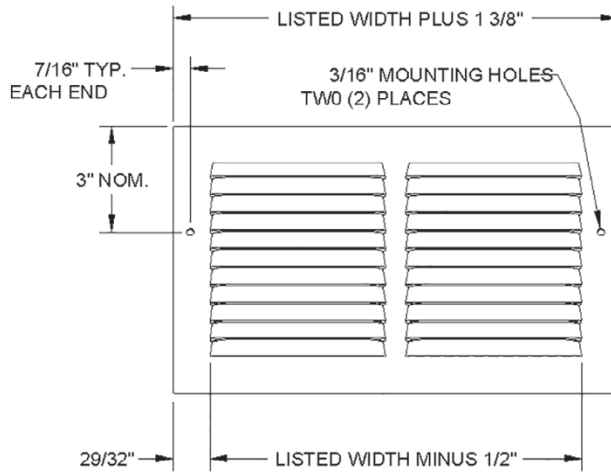

# Series BEG21 Baseboard Grille

- Lanced face
- 1/2" spaced fins
- Sizing: 10", 12", 14", 24", 30" widths
- Extended base
- White finish
- Made in the U.S.A.

Residential  
Floor & Baseboard

## Dimensional Drawings

## Performance Data, Series BEG21

Unit Size (in.)	Overall Size (in.)	Face Velocity	300	400	500	600	700	800	900	1000
10 x 6 Ak .29	11-3/8 x 6-7/8	Cfm	87	116	145	174	203	232	261	290
		Pt	.013	.023	.037	.052	.072	.081	.09	.099
12 x 6 Ak .35	13-3/8 x 6-7/8	Cfm	105	140	175	210	245	280	315	350
		Pt	.013	.022	.035	.051	.07	.079	.088	.097
14 x 6 Ak .42	15-3/8 x 6-7/8	Cfm	126	168	210	252	294	336	378	420
		Pt	.012	.022	.035	.05	.068	.077	.086	.095
14 x 8 Ak .56	15-3/8 x 8-7/8	Cfm	168	224	280	336	392	448	504	560
		Pt	.012	.021	.033	.047	.065	.074	.083	.093
24 x 6 Ak.70	25-3/8 x 6-7/8	Cfm	210	280	350	420	490	560	630	700
		Pt	.011	.02	.032	.045	.062	.071	.08	.09
24 x 8 Ak.95	25-3/8 x 8-7/8	Cfm	285	380	475	570	665	760	855	950
		Pt	.011	.02	.031	.044	.059	.068	.077	.087
30 x 6 Ak .86	31-3/8 x 6-7/8	Cfm	258	344	430	516	602	688	774	860
		Pt	.011	.02	.031	.044	.06	.069	.078	.088
30 x 8 Ak 1.16	31-3/8 x 8-7/8	Cfm	348	464	580	696	812	928	1044	1160
		Pt	.011	.019	.03	.042	.057	.066	.075	.084