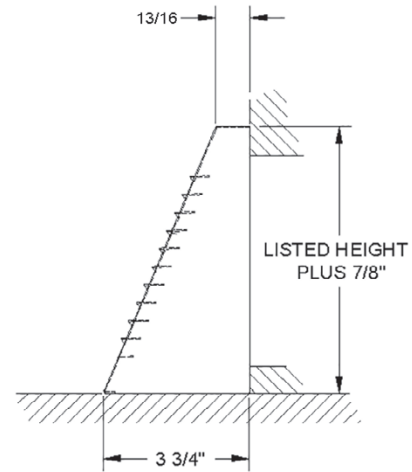

# Series BEG21 Baseboard Grille

- Lanced face
- 1/2" spaced fins
- Sizing: 10", 12", 14", 24", 30" widths
- Extended base
- White finish
- Made in the U.S.A.

Residential  
Floor & Baseboard

## Dimensional Drawings

## Performance Data, Series BEG21

Unit Size (in.)	Overall Size (in.)	Face Velocity	300	400	500	600	700	800	900	1000
10 x 6 Ak .29	11-3/8 x 6-7/8	Cfm	87	116	145	174	203	232	261	290
		Pt	.013	.023	.037	.052	.072	.081	.09	.099
12 x 6 Ak .35	13-3/8 x 6-7/8	Cfm	105	140	175	210	245	280	315	350
		Pt	.013	.022	.035	.051	.07	.079	.088	.097
14 x 6 Ak .42	15-3/8 x 6-7/8	Cfm	126	168	210	252	294	336	378	420
		Pt	.012	.022	.035	.05	.068	.077	.086	.095
14 x 8 Ak .56	15-3/8 x 8-7/8	Cfm	168	224	280	336	392	448	504	560
		Pt	.012	.021	.033	.047	.065	.074	.083	.093
24 x 6 Ak.70	25-3/8 x 6-7/8	Cfm	210	280	350	420	490	560	630	700
		Pt	.011	.02	.032	.045	.062	.071	.08	.09
24 x 8 Ak.95	25-3/8 x 8-7/8	Cfm	285	380	475	570	665	760	855	950
		Pt	.011	.02	.031	.044	.059	.068	.077	.087
30 x 6 Ak .86	31-3/8 x 6-7/8	Cfm	258	344	430	516	602	688	774	860
		Pt	.011	.02	.031	.044	.06	.069	.078	.088
30 x 8 Ak 1.16	31-3/8 x 8-7/8	Cfm	348	464	580	696	812	928	1044	1160
		Pt	.011	.019	.03	.042	.057	.066	.075	.084