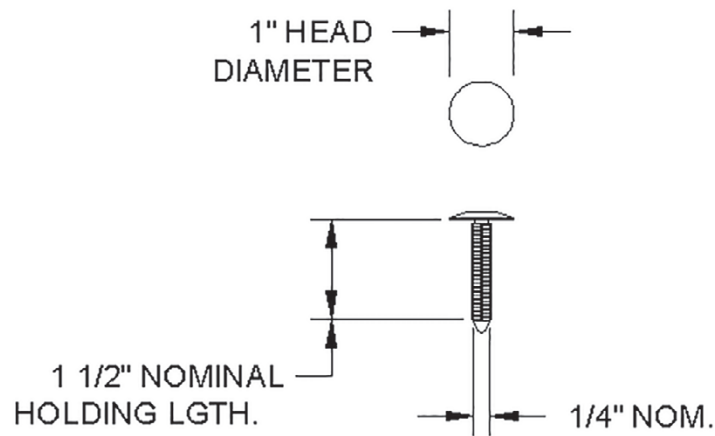

Series P175 Collar Fastener

- Plastic construction
- Mushroom head, push-in style
- For use with fiberglass plenums such as our Series P
- Qty 100/package

Dimensional Drawing

Series PAINT Touch-up Paint Pens

- Reusable paint pens
- Exact match to Continental White and Golden Brown

Commercial
T-bar (lay-in)