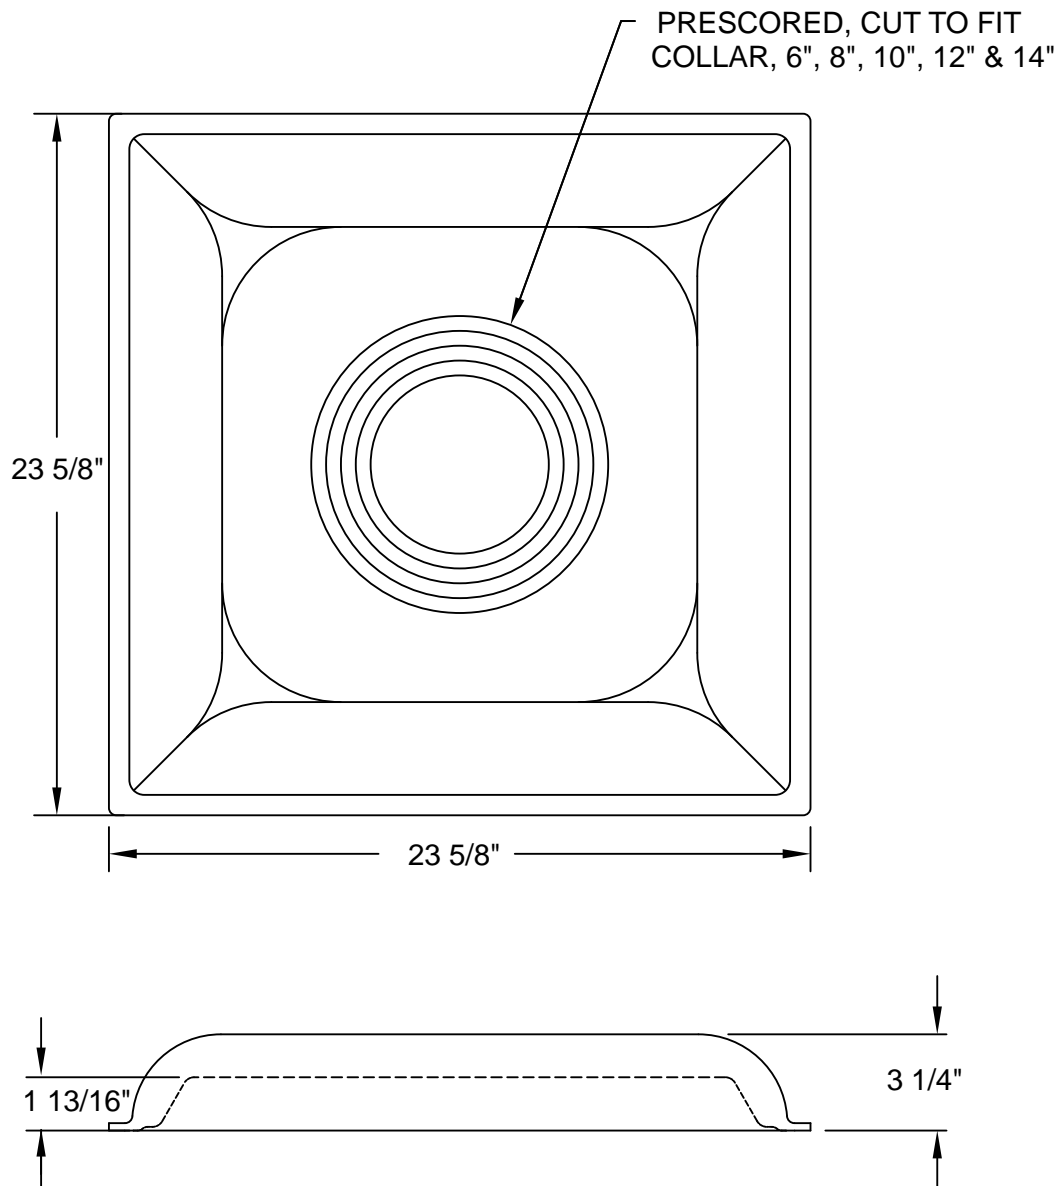

Series P Fiberglass Plenum

- ❑ R6 rated
- ❑ Black interior, foil facing
- ❑ Standard and filter grille models
- ❑ Pre-scored for 6, 8, 10, 12, and 14-inch holes
- ❑ Accepts Series 5400 collar or other spin-in or tab collars.
- ❑ Made in the U.S.A.

Dimensional Drawings

Commercial
T-bar (lay-in)