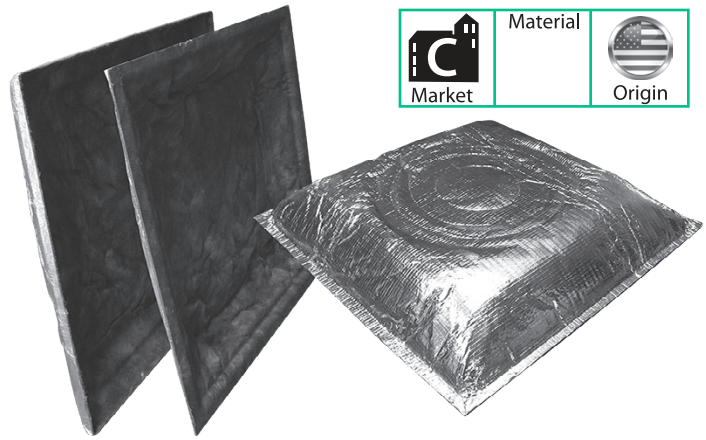

Series P Fiberglass Plenum

- ❑ R6 rated
- ❑ Black interior, foil facing
- ❑ Standard and filter grille models
- ❑ Pre-scored for 6, 8, 10, 12, and 14-inch holes
- ❑ Accepts Series 5400 collar or other spin-in or tab collars.
- ❑ Made in the U.S.A.

Dimensional Drawings

Commercial
T-bar (lay-in)