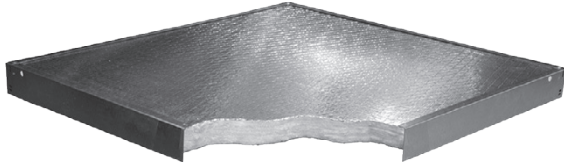

## Series DBP Duct Board Plenum

- A rigid, resin-bonded duct board plenum
- Not available discretely but offered as an option on several T-bar products identified below and on their individual product pages.
- R8 rated
- Enables the use of up to 20" ductwork on several Continental products that might otherwise be limited to 14" ductwork.
- Made in the U.S.A.

### Available on These Product Series

Series	Page #	Description
CS	192	Perforated face Diffusers
ACS	194	Perforated face Diffusers, Aluminum
CS244/344	196	Louvered 4-way Diffusers
ACS244/344	198	Louvered 4-way Diffusers, Aluminum
440	200	Surflo 1-4 way Diffusers
A440	200	Surflo 1-4 way Diffusers, Aluminum
FGB40TB	212	40° Fixed Bar Grilles
AFBG40TB	212	40° Fixed Bar Grilles, Aluminum
FBG60TB	213	60° Fixed Bar Grilles
AFBG60TB	213	60° Fixed Bar Grilles, Aluminum
FBFGTB	214	Fixed Bar Filter Grilles
AFBFGTB	214	Fixed Bar Filter Grilles, Aluminum
T	215	Perforated/Louvered Filter Grilles
AT	217	Perforated/Louvered Filter Grilles, Aluminum
ECGTB	218	Aluminum Egg Crate Grille, U-channel frame
ECGETB	220	Aluminum Egg Crate Grille, Extruded frame
ECFGTB	221	Aluminum/Steel Egg Crate Filter Grille