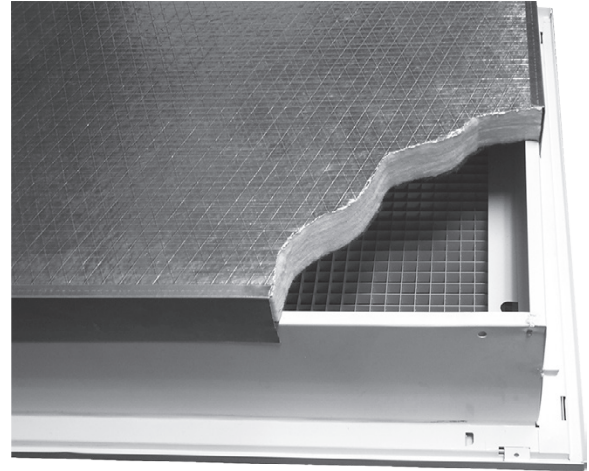

## Series DBP Duct Board Plenum

- A rigid, resin-bonded duct board plenum
- Not available discretely but offered as an option on several T-bar products identified below and on their individual product pages.
- R8 rated
- Enables the use of up to 20" ductwork on several Continental products that might otherwise be limited to 14" ductwork.
- Made in the U.S.A.

### Available on These Product Series

Series	Page #	Description
CS	192	Perforated face Diffusers
ACS	194	Perforated face Diffusers, Aluminum
CS244/344	196	Louvered 4-way Diffusers
ACS244/344	198	Louvered 4-way Diffusers, Aluminum
440	200	Surflo 1-4 way Diffusers
A440	200	Surflo 1-4 way Diffusers, Aluminum
FGB40TB	212	40° Fixed Bar Grilles
AFBG40TB	212	40° Fixed Bar Grilles, Aluminum
FBG60TB	213	60° Fixed Bar Grilles
AFBG60TB	213	60° Fixed Bar Grilles, Aluminum
FBFGTB	214	Fixed Bar Filter Grilles
AFBFGTB	214	Fixed Bar Filter Grilles, Aluminum
T	215	Perforated/Louvered Filter Grilles
AT	217	Perforated/Louvered Filter Grilles, Aluminum
ECGTB	218	Aluminum Egg Crate Grille, U-channel frame
ECGETB	220	Aluminum Egg Crate Grille, Extruded frame
ECFGTB	221	Aluminum/Steel Egg Crate Filter Grille