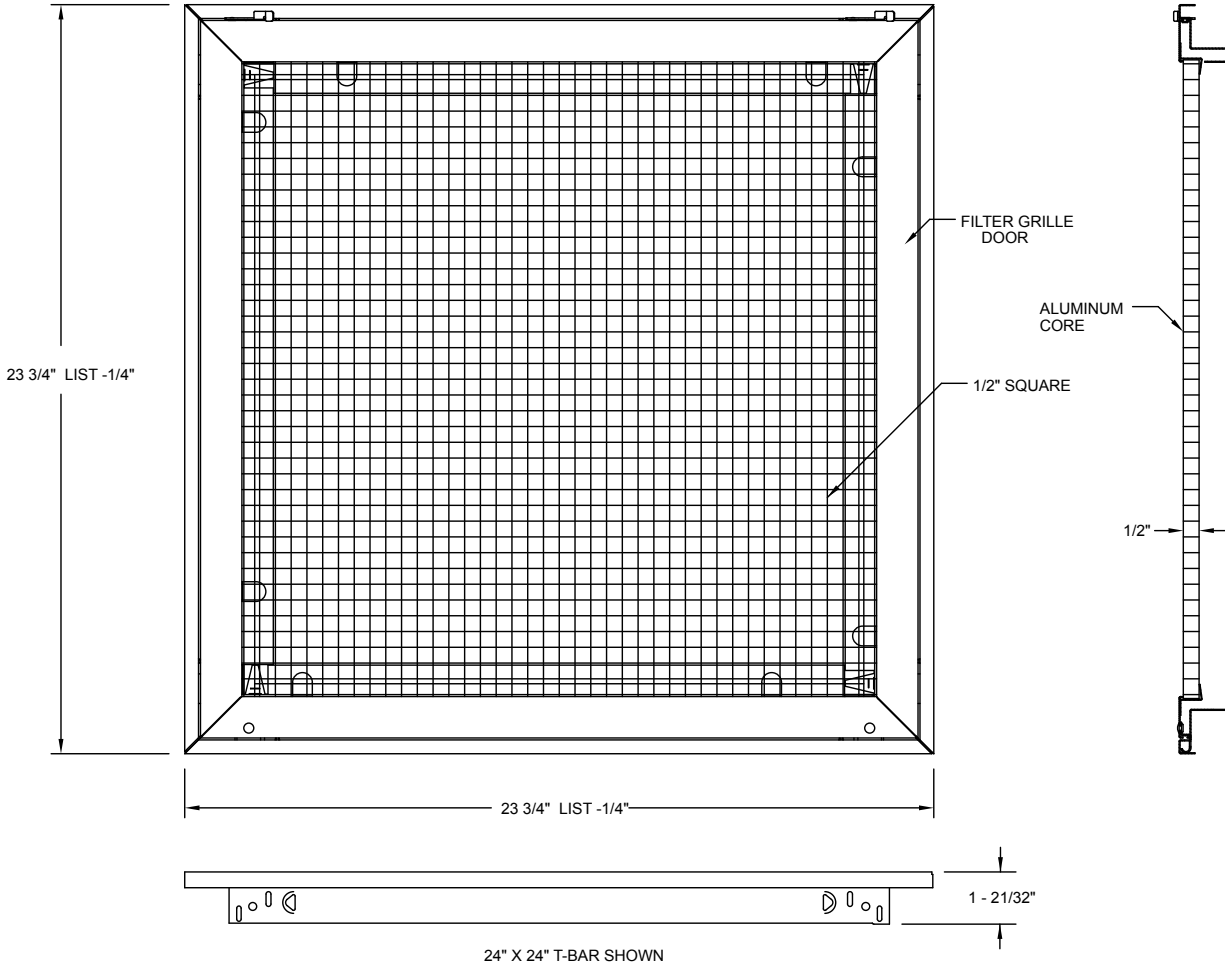

- Description**
- Aluminum Egg Crate Filter-Grille T-Bar
 - 1/2" x 1/2" x 1/2" Square Core
 - Accomodates standard 20" x 20" x 1" Filter (Not Included)
 - White finish

Project Details	Submitted by:	ECFGTB Series Egg Crate Filter Grille T-Bar
Job Title:		
Location:		
Architect:		
Engineer:		
Contractor:	Date:	SD-ECFGTB-01