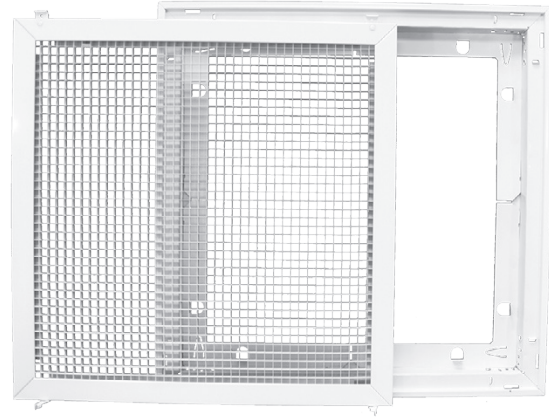

# Series ECFGTB

## Aluminum Egg Crate T-Bar Filter Grille

- ❑ Aluminum and Steel construction
- ❑ 1/2" x 1/2" x 1/2" aluminum core design with Steel frame
- ❑ White finish
- ❑ Sizing options: 24" x 24", 24" x 48"
- ❑ Plenum options (24" x 24" only): R6 fiberglass, duct board
- ❑ Uses standard 20" x 20" x 1" filter (24" x 24" model); not included
- ❑ Made in the U.S.A.

Now with  
Duct Board  
Plenum  
Option.  
See p. 228