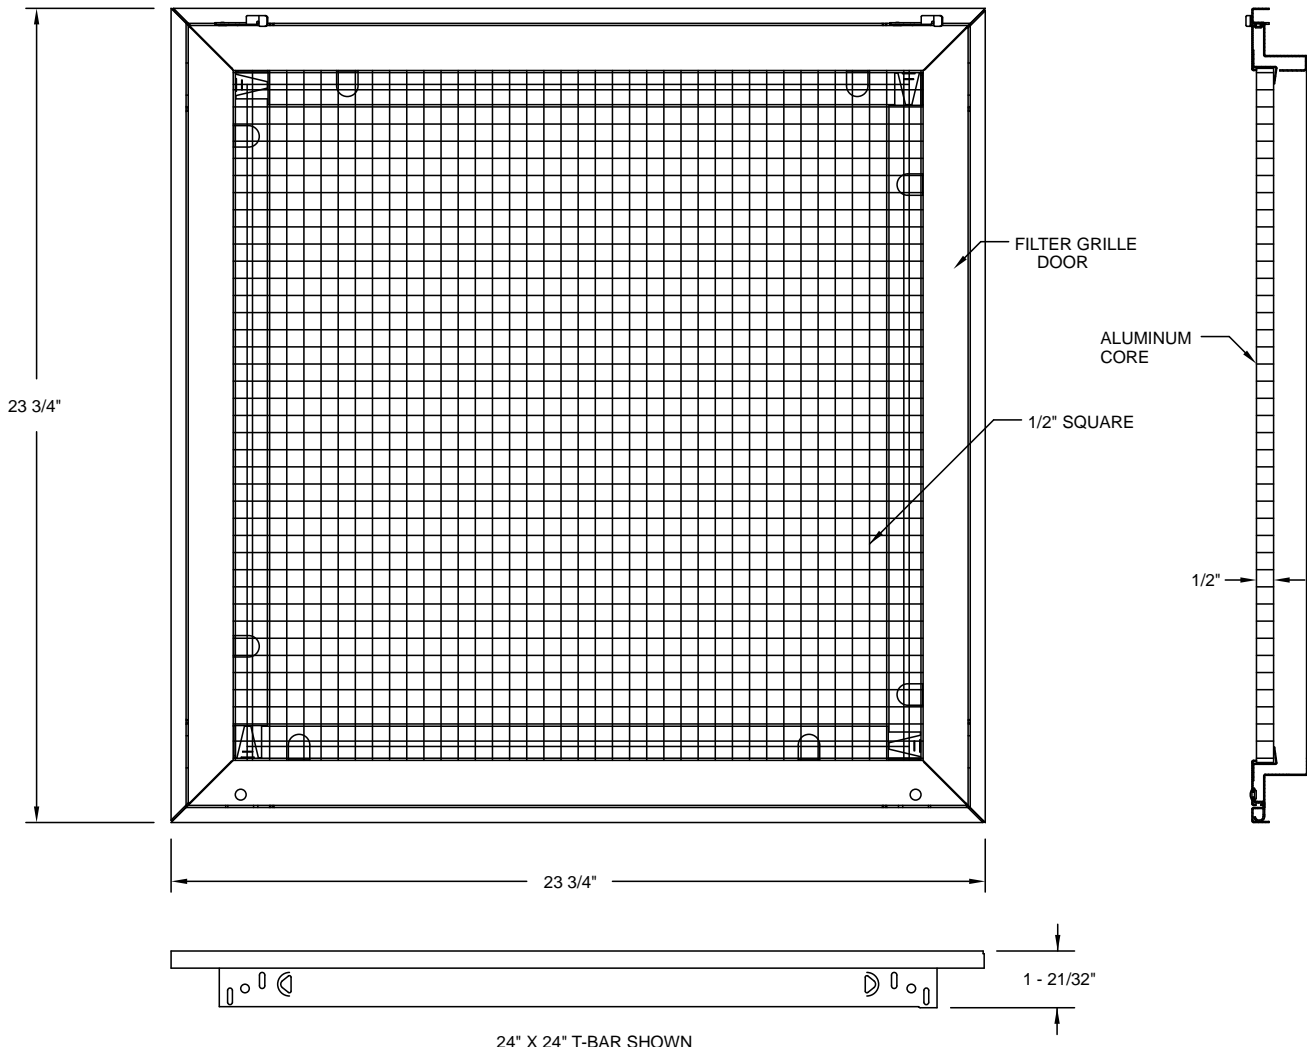

## Aluminum Egg Crate T-Bar Filter Grille

- ❑ Aluminum and Steel construction
- ❑ 1/2" x 1/2" x 1/2" aluminum core design with Steel frame
- ❑ White finish
- ❑ Sizing options: 24" x 24", 24" x 48"
- ❑ Plenum options (24" x 24" only): R6 fiberglass, duct board
- ❑ Uses standard 20" x 20" x 1" filter (24" x 24" model); not included
- ❑ Made in the U.S.A.

Now with  
Duct Board  
Plenum  
Option.  
See p. 228

### Dimensional Drawing