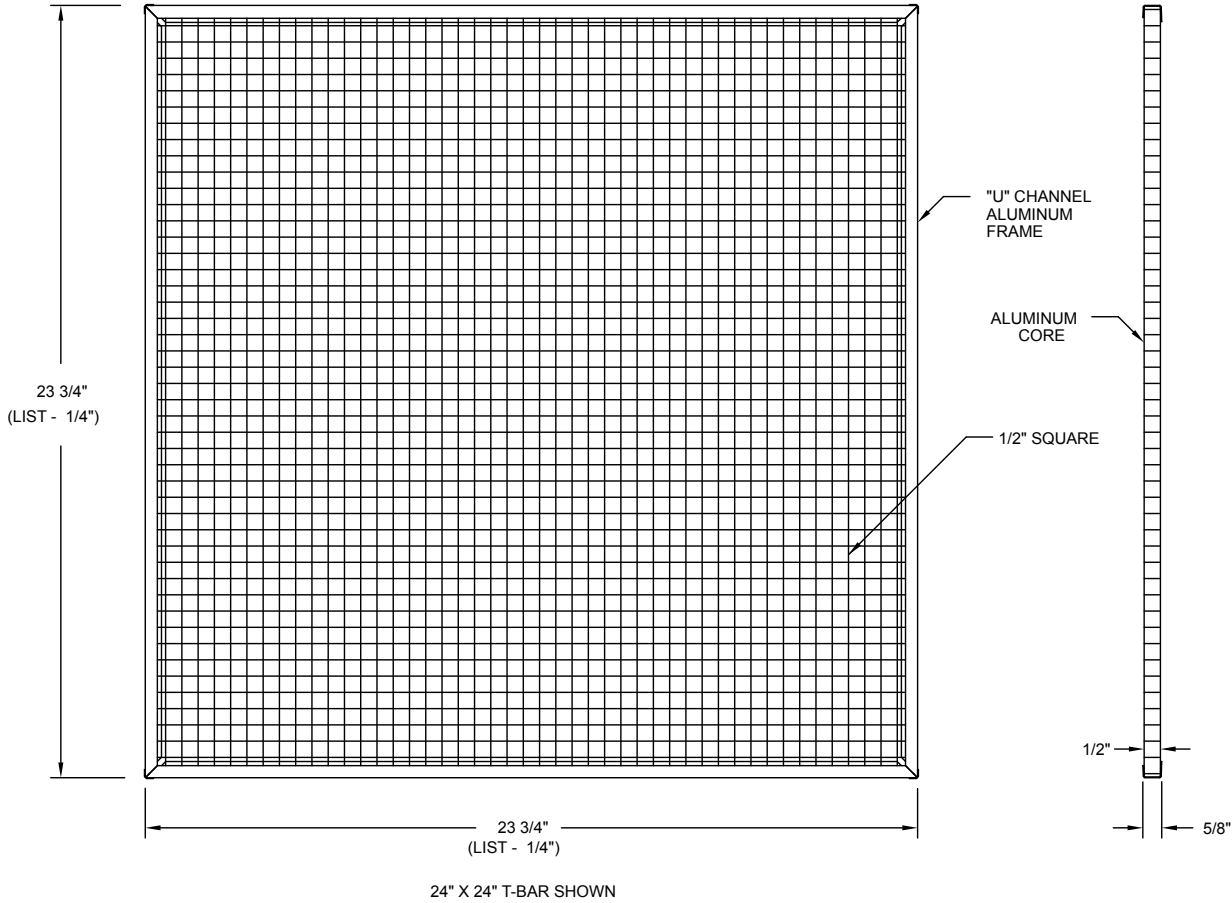

- Description**
- All Aluminum Construction
 - 1/2" x 1/2" x 1/2" Square Core Design With "U" Channel
 - Mounts Flush With T-Bar Ceilings
 - White finish

Project Details	Submitted by:	ECGTB Series Egg Crate Grille T-Bar
Job Title:		
Location:		
Architect:		
Engineer:		
Contractor:	Date:	SD-ECGTB-01