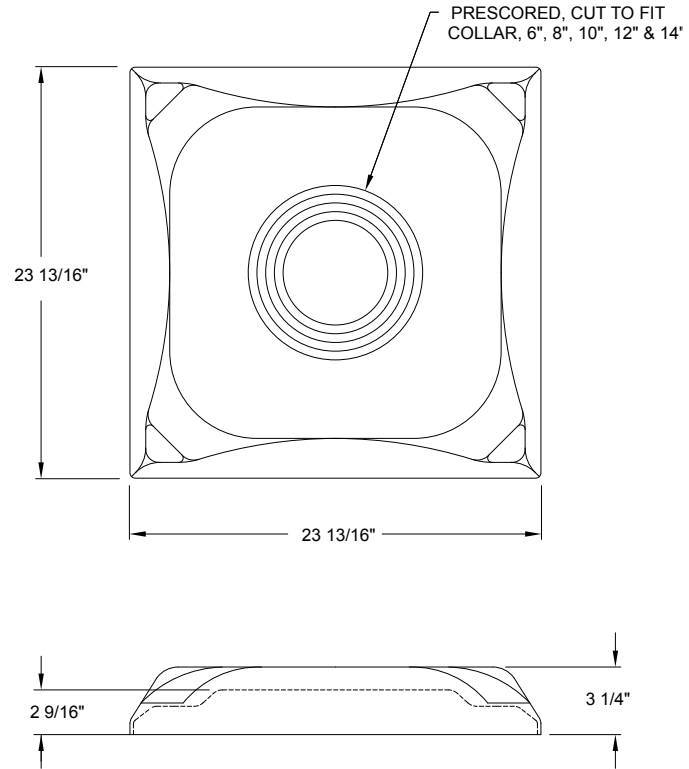

1/2" Fins shown

- Description**
- Louvered Face, 1/3" Fins
 - R6 Fiberglass Plenum
 - Aluminum Construction
 - White finish

Project Details	Submitted by:	AT Series ATL3106
Job Title:		
Location:		
Architect:		
Engineer:		
Contractor:	Date:	SD-ATL3106-01