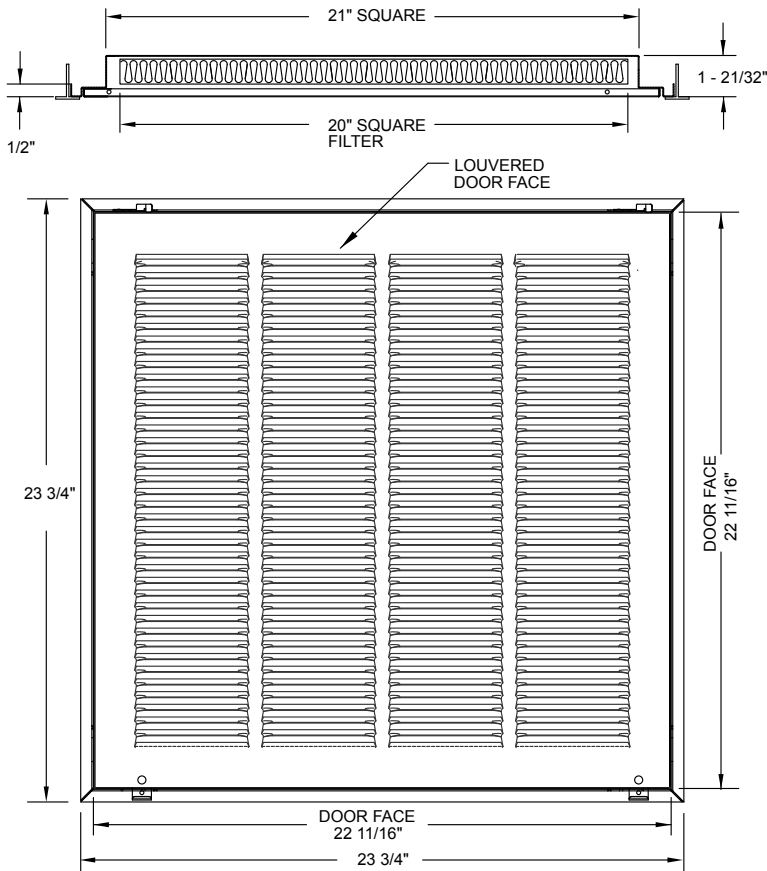

1/2" Fins shown

- Description**
- Louvered Face, 1/3" Fins
 - R6 Fiberglass Plenum
 - Aluminum Construction
 - White finish

Project Details	Submitted by:	AT Series ATL3106
Job Title:		
Location:		
Architect:		
Engineer:		
Contractor:	Date:	SD-ATL3106-01