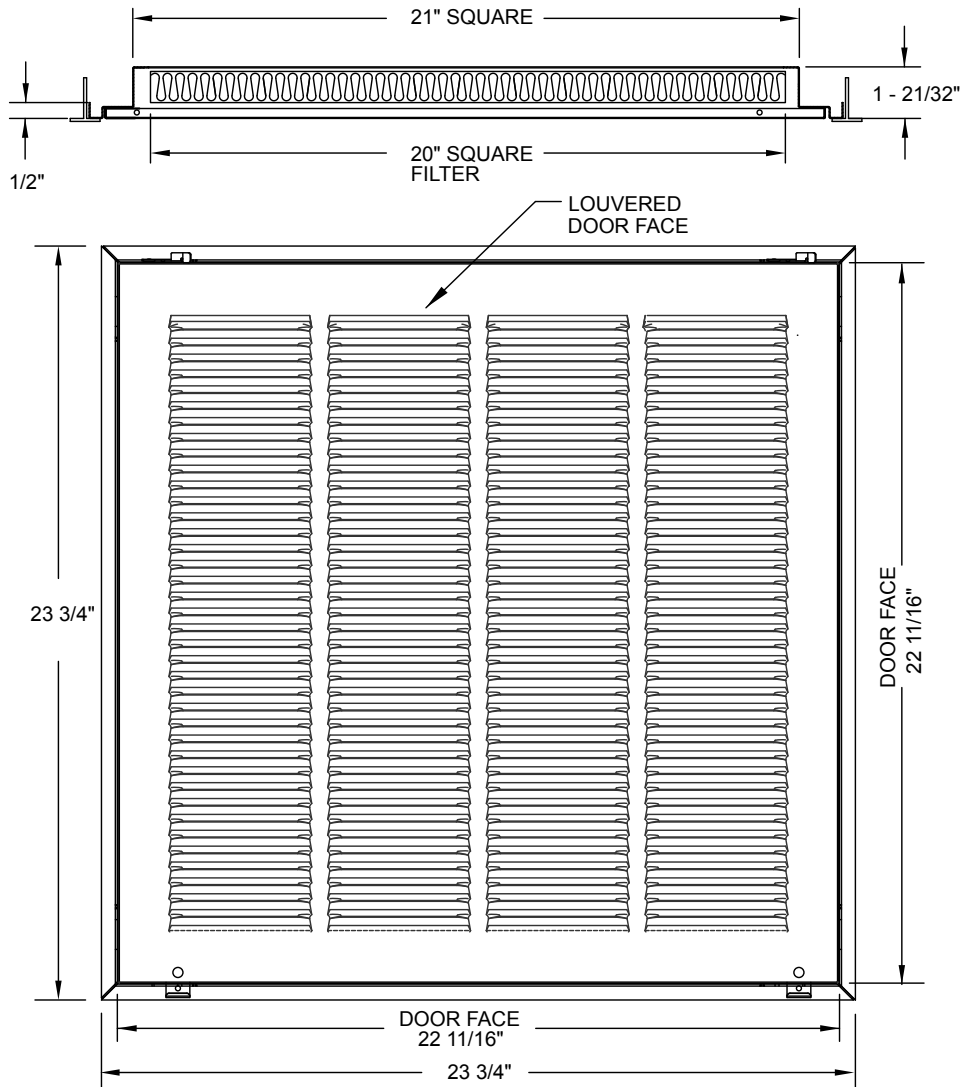

1/2" Fins shown

Description
<input type="checkbox"/> Louvered Face, 1/3" Fins
<input type="checkbox"/> Aluminum Construction
<input type="checkbox"/> White finish

Project Details	Submitted by:	AT Series ATL3
Job Title:		
Location:		
Architect:		
Engineer:		
Contractor:	Date:	SD-ATL3-01