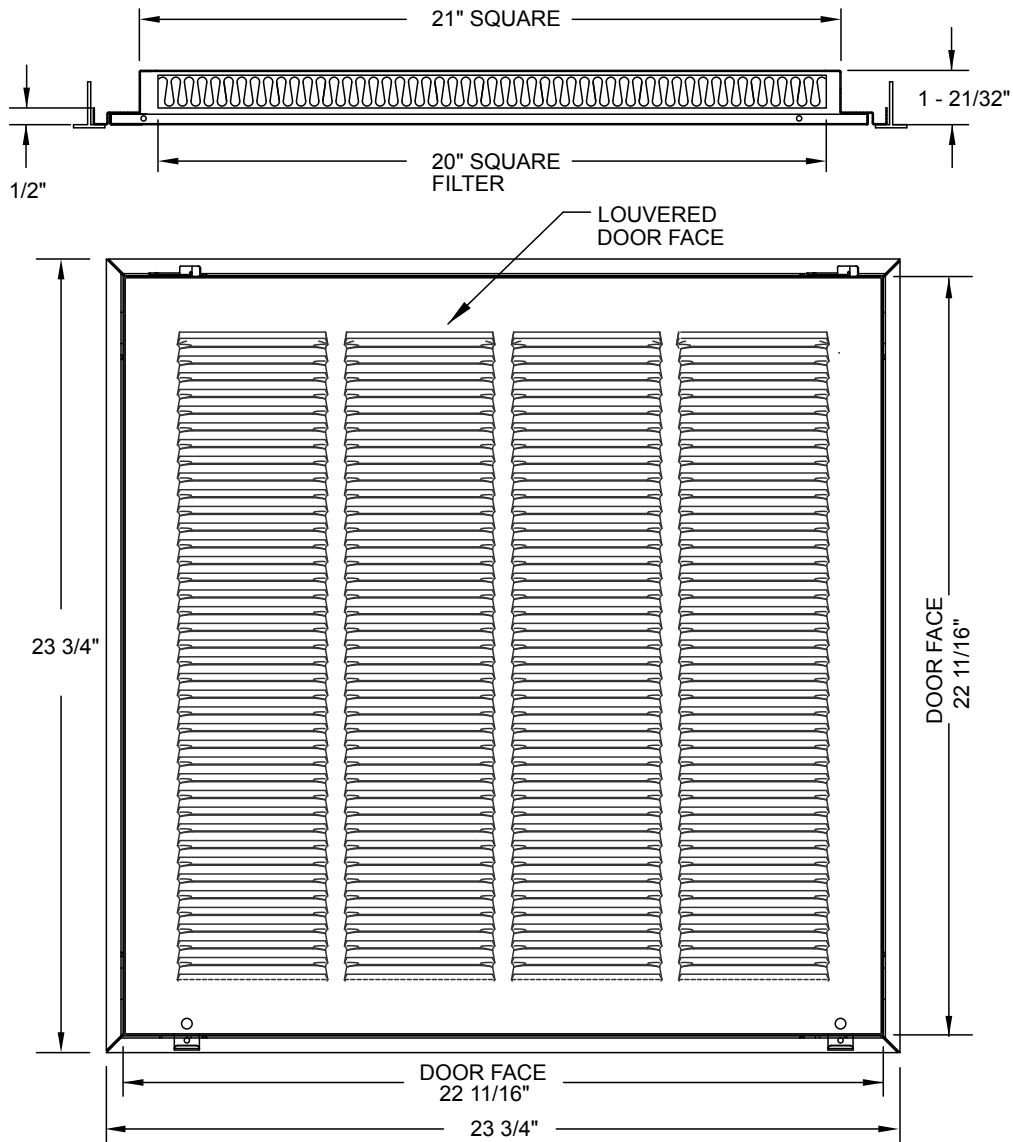

# Submittal Drawing & Form

Description
<input type="checkbox"/> Louvered Face, 1/2" Fins
<input type="checkbox"/> R6 Fiberglass Plenum Option
<input type="checkbox"/> White finish

Project Details	Submitted by:	T Series TL2
Job Title:		
Location:		
Architect:		
Engineer:		
Contractor:	Date:	SD-TL2-01