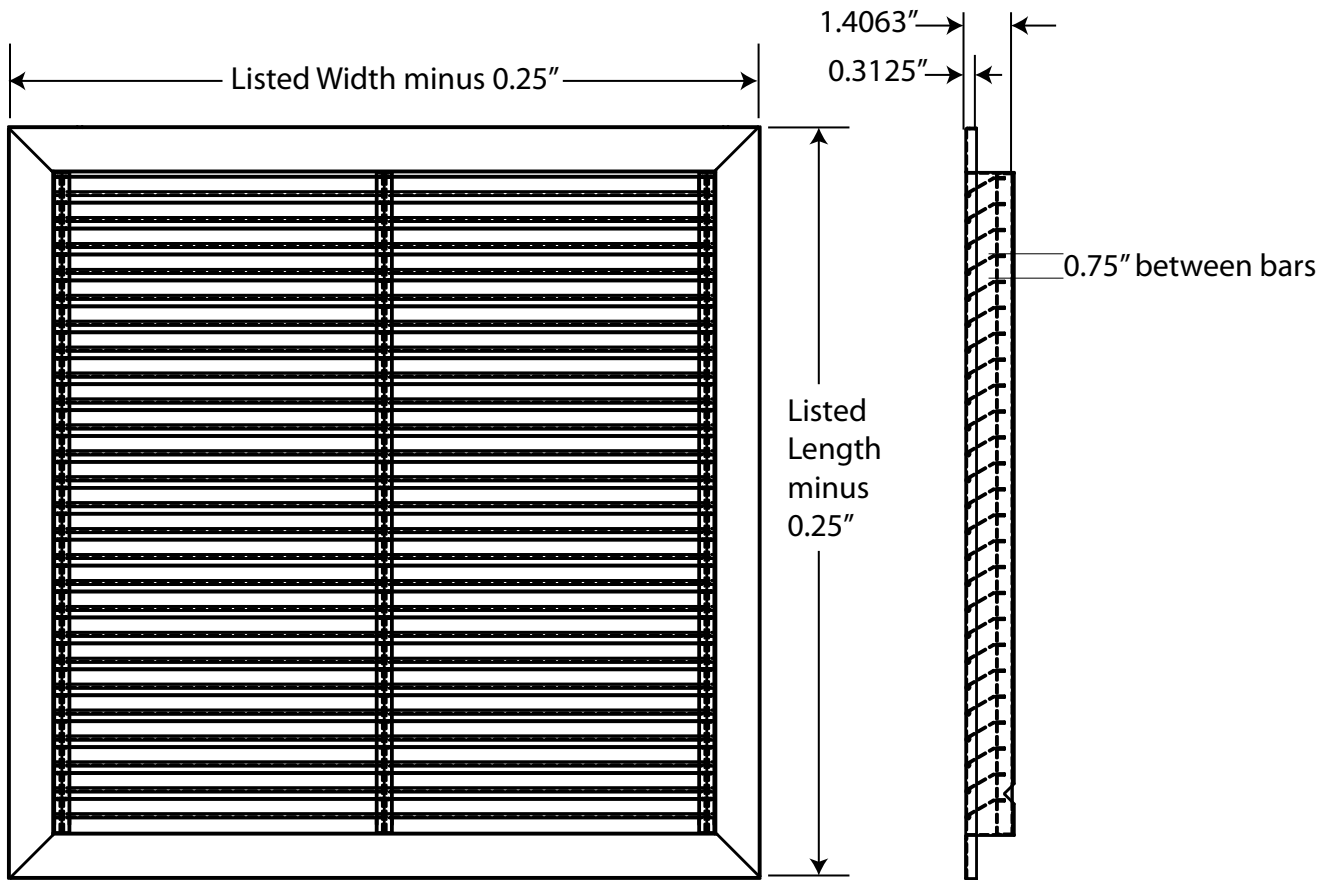

## T-Bar Grille

- Fixed bars at 60° deflection
- For supply or return air applications
- Sizing options for common lay-in applications
- R6 fiberglass plenum option (2' x 2' only)
- Steel construction (FBG60TB)
- Aluminum construction (AFBG60TB)
- White finish
- Made in the U.S.A.

### Dimensional Drawing

### Performance Data, Series FBG60TB/AFBG60TB (for 24\" x 24\" size only)

Unit Size	Velocity →	400	600	800	1000
24\" x 24\" Ak 2.30	Cfm	920	1375	1850	2300
	Pt	0.021	0.045	0.087	0.118

Pt = Total Pressure. The sum of the Static and Velocity pressures. Measured in inches of H<sub>2</sub>O.