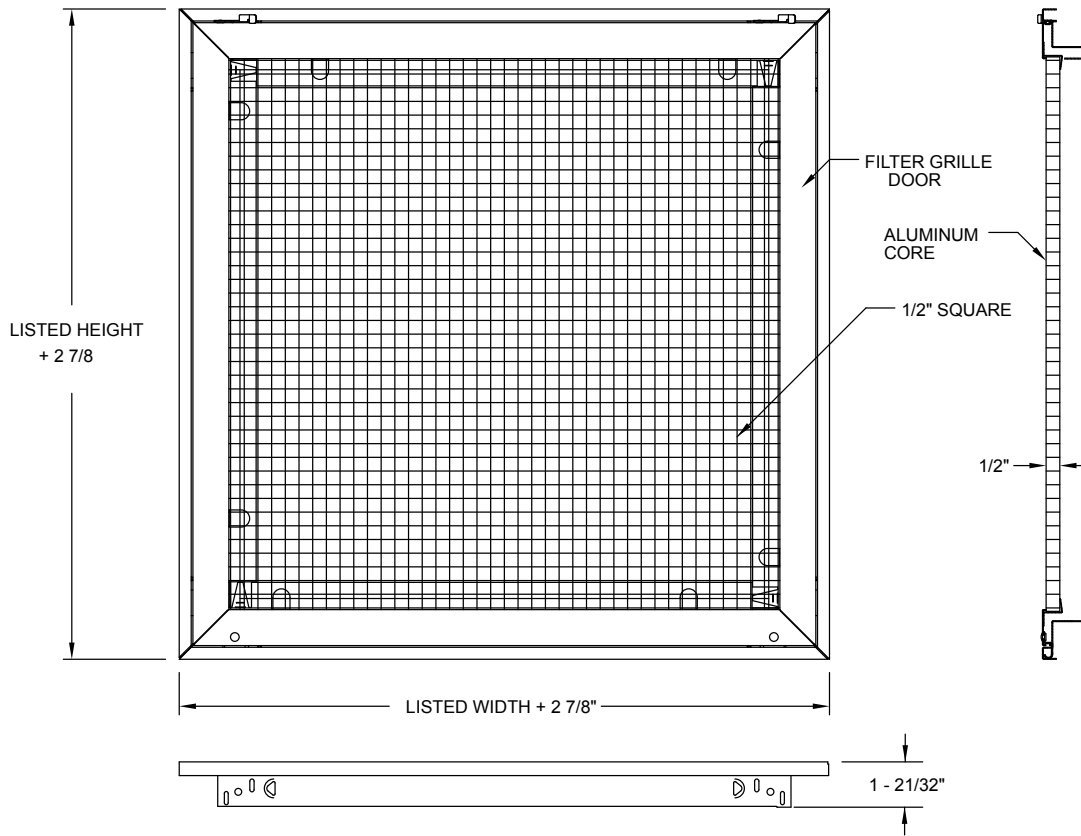

- Description**
- Steel Frame with Aluminum Core
 - Accommodate 1" Filter (Not Included)
 - Convenient Access Latches for Changing Filter
 - 1/2" x 1/2" x 1/2" Core Design
 - Mount Flush with Filter Frame
 - Available in Mill Finish
 - White finish Standard