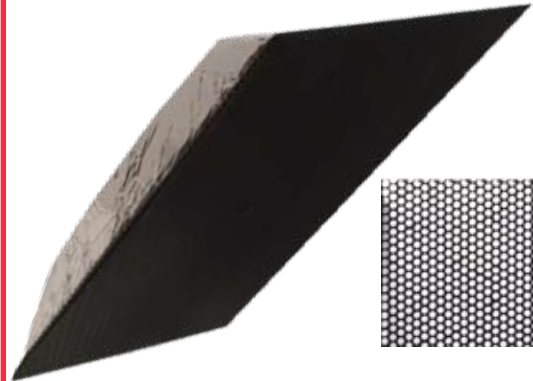

**Black T-Bar Products**

**HVSANIBL**

4-Way, 3-Cone, High Volume Supply,  
Accommodates 6"-12" 5400 Collar,  
No Insulation

**OPDANIBL**

Omni-Directional Plaque Diffuser,  
Accommodates 6"-12" Collar,  
No Insulation

**TPBL**

24" x 24", Perforated Face,  
Filter Grille, Fits 20"x20" filter  
(Not Included)

**TL2BL**

24" x 24", 1/2" Louvered Filter Grille,  
Fits 20"x20" filter  
(Not Included)

## CSFOPBL

24" x 24", Perforated Face Only

## CS106PBL

24" x 24", Perf with R6 Plenum