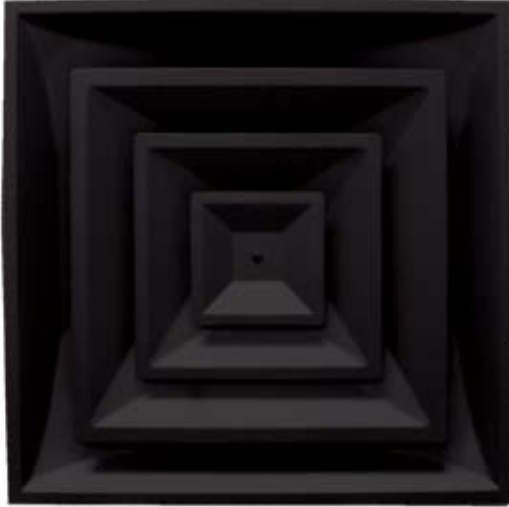

**Black T-Bar Products**

**HVSANIBL**

4-Way, 3-Cone, High Volume Supply,  
Accommodates 6"-12" 5400 Collar,  
No Insulation

**OPDANIBL**

Omni-Directional Plaque Diffuser,  
Accommodates 6"-12" Collar,  
No Insulation

**TPBL**

24" x 24", Perforated Face,  
Filter Grille, Fits 20"x20" filter  
(Not Included)

**TL2BL**

24" x 24", 1/2" Louvered Filter Grille,  
Fits 20"x20" filter  
(Not Included)

## CSFOPBL

24" x 24", Perforated Face Only

## CS106PBL

24" x 24", Perf with R6 Plenum